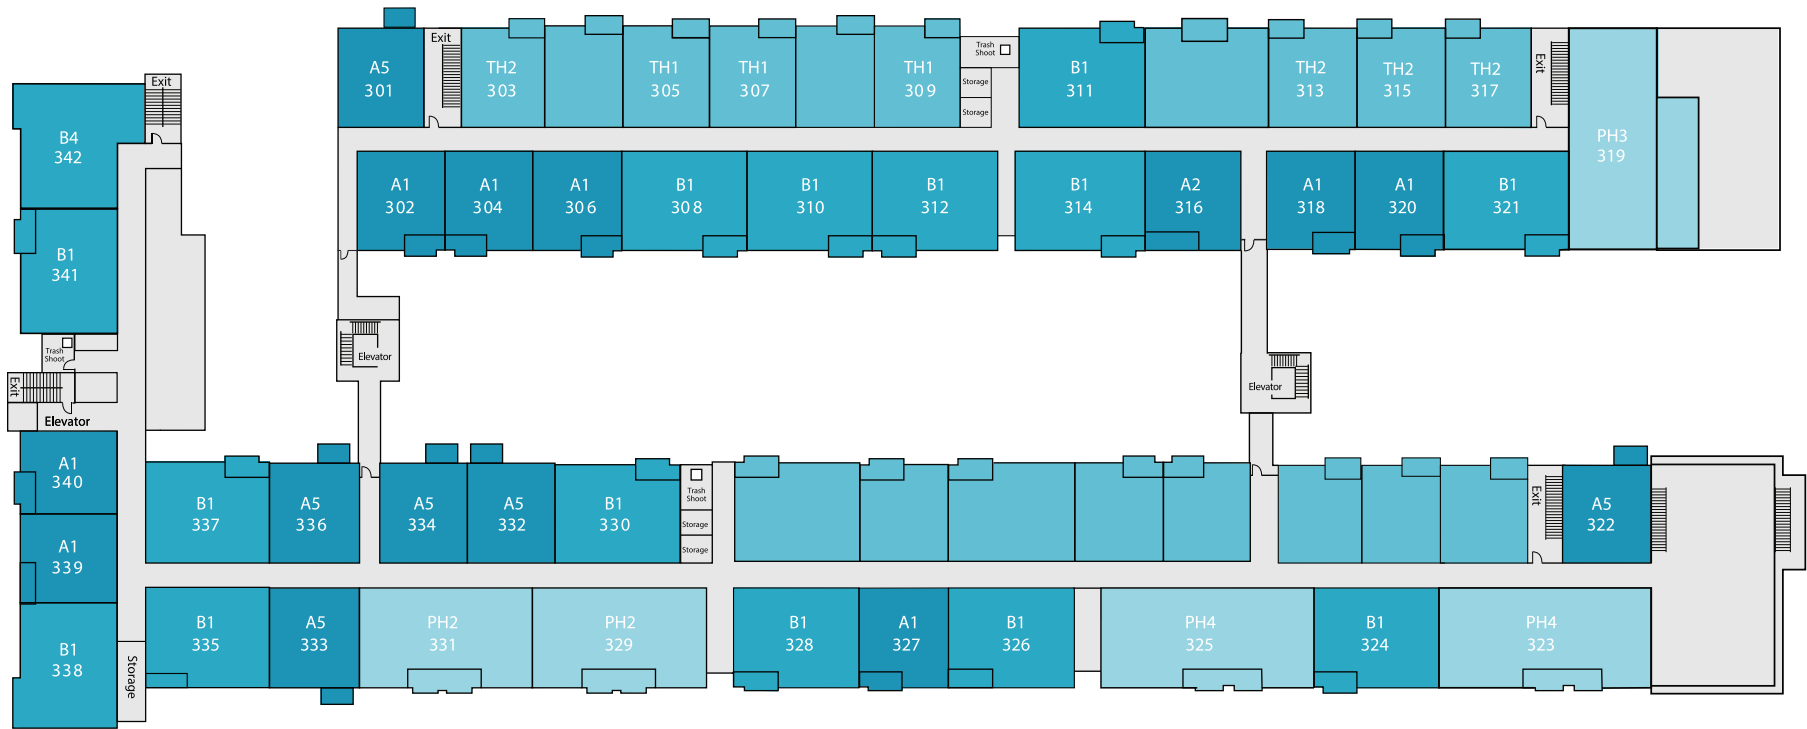

THE MERCER

LIVING REDEFINED

Property Map

Level 1

-  Units
-  Amenities
-  Retail/ Office
-  No Smoking Property

-  Pup Patio
-  Pool
-  Gym
-  Imagine Theater
-  Picnic Area

Level 2

Level 3

Level 4