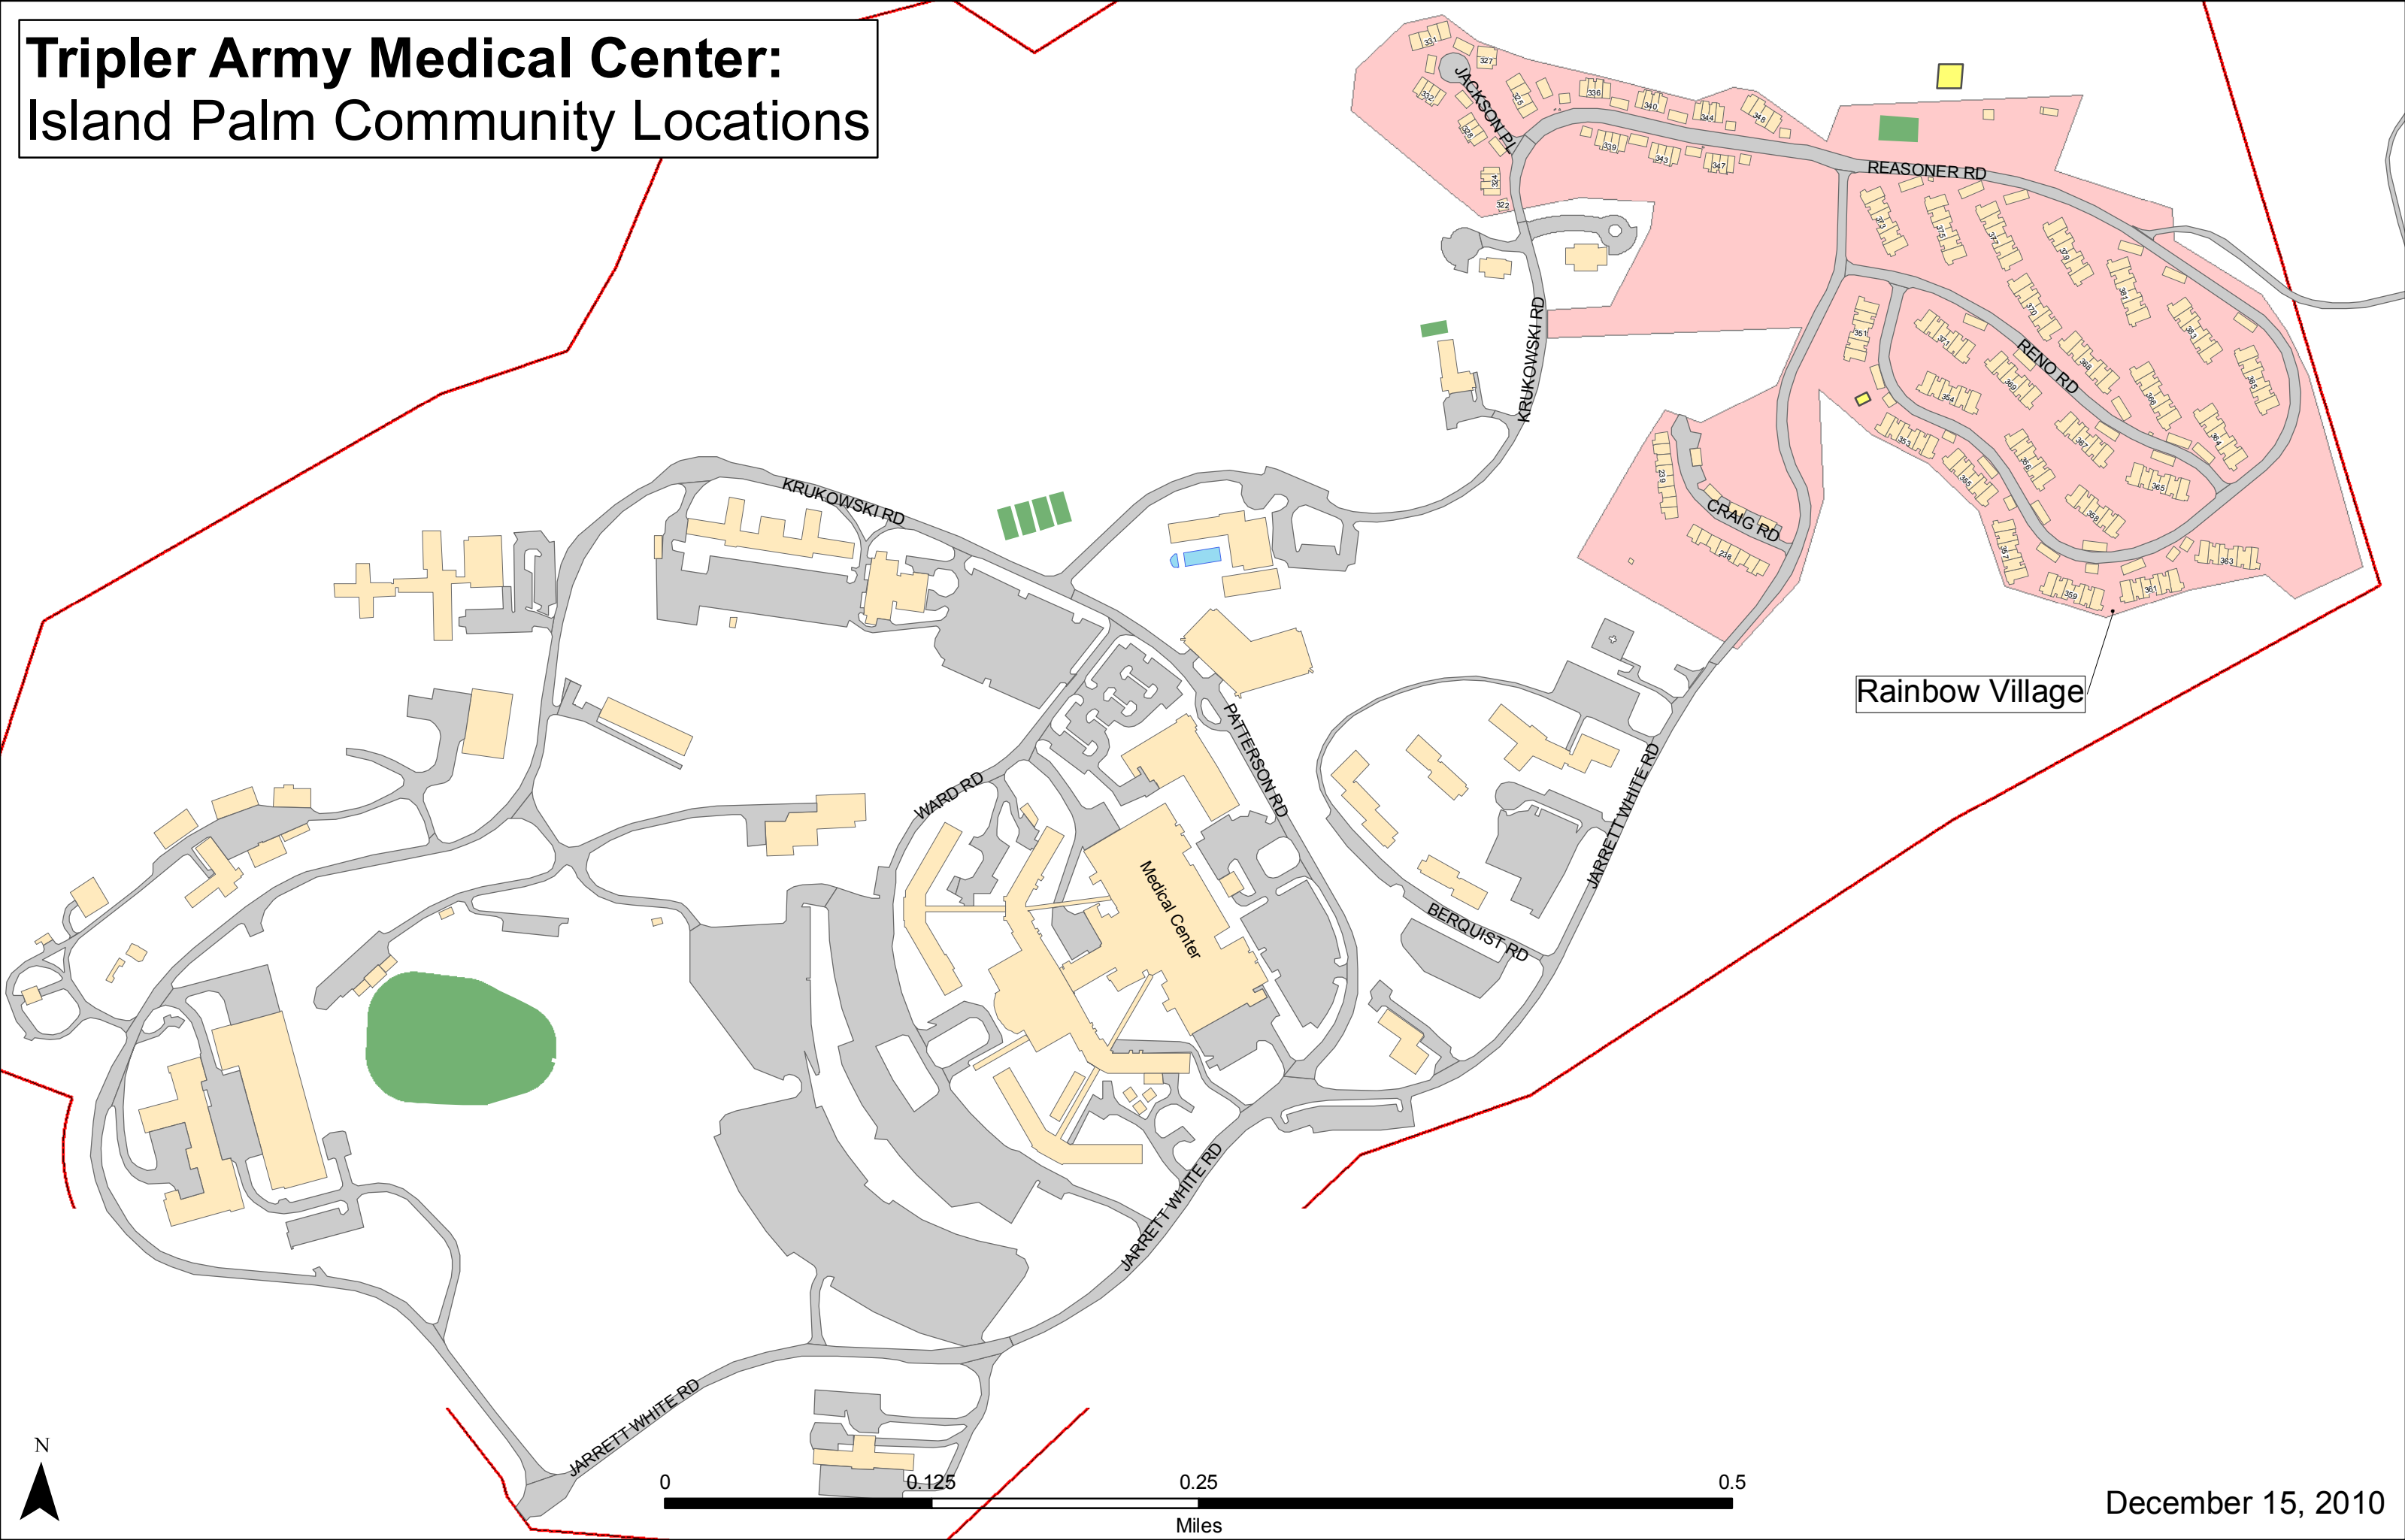

# Tripler Army Medical Center: Island Palm Community Locations

Rainbow Village

December 15, 2010