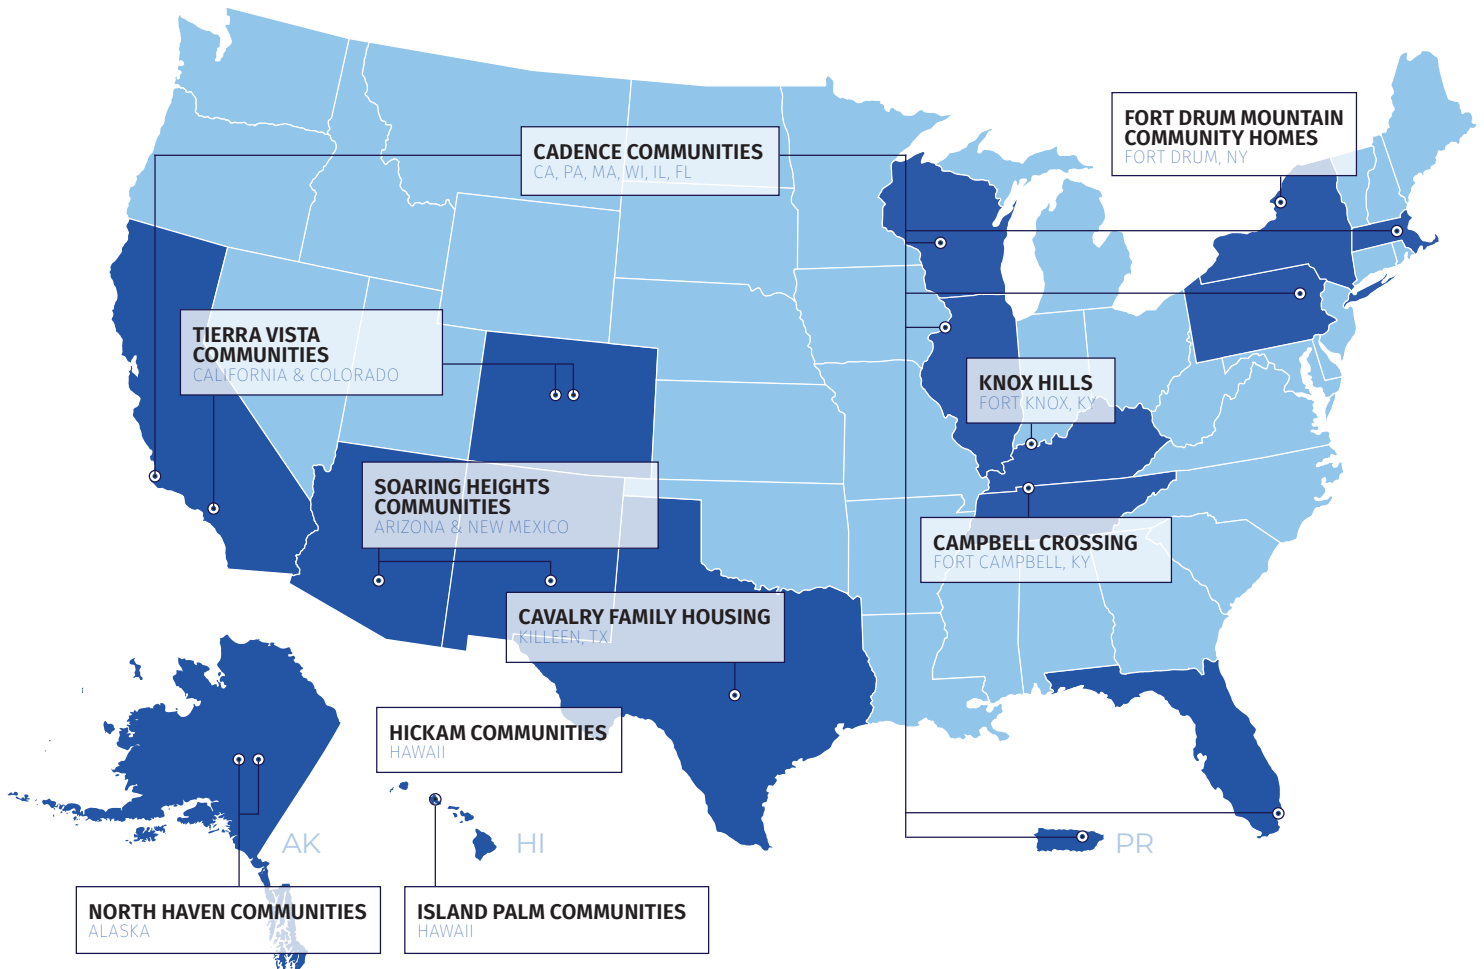

PCSing?

Centinel is committed to creating safe, thriving communities for our military service members and their families. With decades of experience, we have built a portfolio that includes 10 housing communities and more than 70 hotels across 26 states and Puerto Rico. Each of our housing communities and hotels serves more than 3.7M service members, families, and guests, providing them a place to call home. www.centinelus.com

PERMANENT CHANGE OF STATION

ISLAND PALM COMMUNITIES

OAHU, HAWAII

Schofield Barracks, Wheeler Army Air Field
(877) 639-3729

Fort Shafter, Camp Smith, Tripler Army Medical Center & MCBH
(888) 370-7524

www.islandpalmcommunities.com

HICKAM COMMUNITIES

OAHU, HAWAII

Joint Base Pearl Harbor Hickam
(888) 314-1201

www.hickamcommunities.com

NORTH HAVEN COMMUNITIES

FAIRBANKS, ALASKA

Fort Wainwright
(844) 819-6324

DELTA JUNCTION,, ALASKA

Fort Greely
(844) 874-6015

www.nhcalaska.com

SOARING HEIGHTS COMMUNITIES

TUCSON, ARIZONA

Davis-Monthan AFB
(520) 745-5024

ALAMOGORDO, NEW MEXICO

Holloman AFB
(575) 479-1175

www.soaringheights.net

TIERRA VISTA COMMUNITIES

COLORADO SPRINGS,

COLORADO

Peterson SFB
(719) 597-7200

Schriever SFB
(719) 683-3660

LOS ANGELES, CALIFORNIA

Los Angeles AFB
(310) 241-6184

www.tierra-vista.com

CAVALRY FAMILY HOUSING

KILEEN, TEXAS

Fort Cavazos
(888) 349-9322

www.cavalryfh.com

CADENCE COMMUNITIES

ROCK ISLAND, ILLINOIS

Rock Island Arsenal

NATICK, MASSACHUSETTS

USAG Natick

FORT MCCOY, WISCONSIN

Fort McCoy

FORT HUNTER-LIGGETT, CALIFORNIA

Fort Hunter-Liggett

COOLBAUGH TOWNSHIP, PENNSYLVANIA

Tobyhanna Army Depot

FORT BUCHANAN, PUERTO RICO

Fort Buchanan
(615) 203-0727

www.thecadencecommunities.com

KNOX HILLS

FORT KNOX, KENTUCKY

Fort Knox
(502) 799-6550

www.knoxhills.com

CAMPBELL CROSSING

CLARKSVILLE, TENNESSEE

Fort Campbell
(844) 813-5765

www.campbellcrossingllc.com

FORT DRUM MOUNTAIN COMMUNITY HOMES

WATERTOWN, NEW YORK

Fort Drum
(315) 238-4212

www.fortdrummch.com