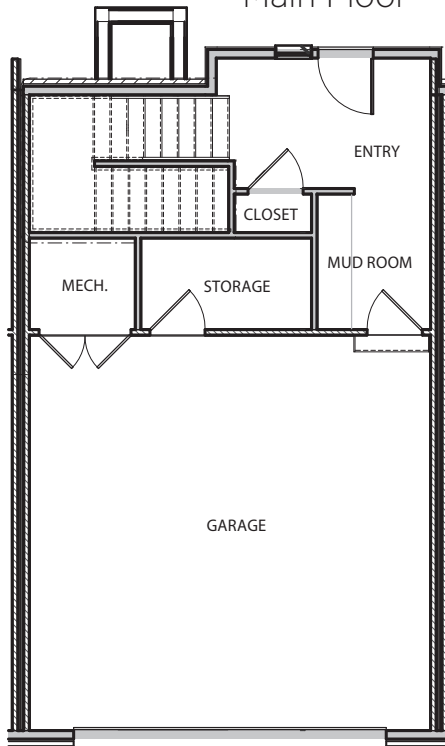

## The Ashton

1,880 Total Sq. Ft.

Middle/End Unit

■ ■ ■ Bedrooms

■ ■ ■ Bathrooms

■ ■ Garage

801-889-1192

**HenryWalkerHomes.com**

## The Ashton

1,880 Total Sq. Ft.

Middle/End Unit

■ ■ ■ Bedrooms

■ ■ ■ Bathrooms

■ ■ Garage

Second Floor

Third Floor