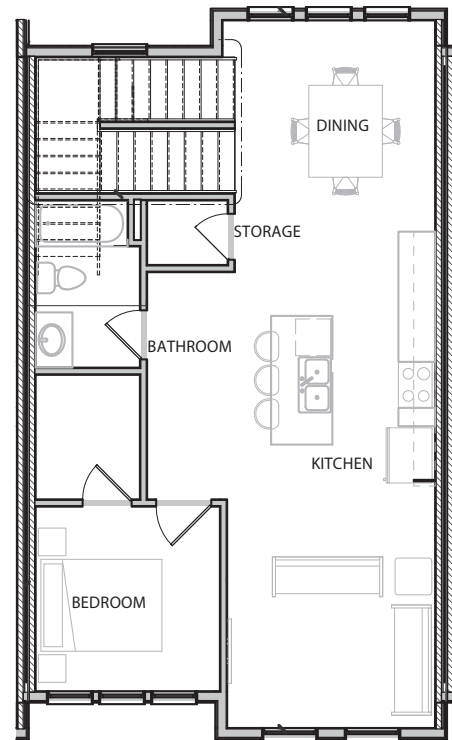

## The Ashton

1,880 Total Sq. Ft.

Middle/End Unit

■ ■ ■ Bedrooms

■ ■ ■ Bathrooms

■ ■ Garage

801-889-1192

**HenryWalkerHomes.com**

## The Ashton

1,880 Total Sq. Ft.

Middle/End Unit

■ ■ ■ Bedrooms

■ ■ ■ Bathrooms

■ ■ Garage

Second Floor

Third Floor