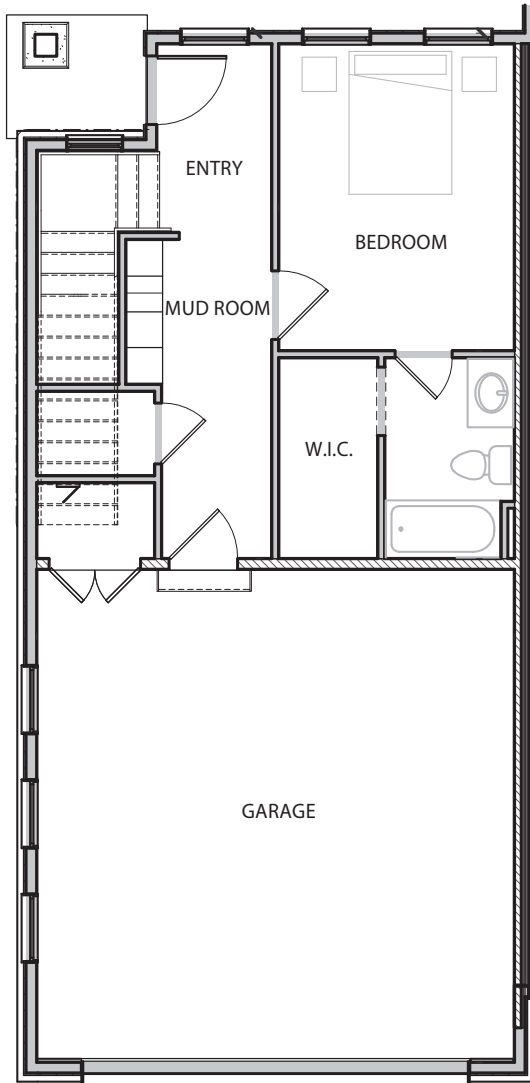

## The Emery

1,395 Total Sq. Ft.

End Unit

■ ■ Bedrooms

■ ■ ■ Bathrooms

■ ■ Garage

801-889-1192

**HenryWalkerHomes.com**

# The Emery

Main Floor

1,395 Total Sq. Ft.

End Unit

- Bedrooms
- Bathrooms
- Garage

Second Floor