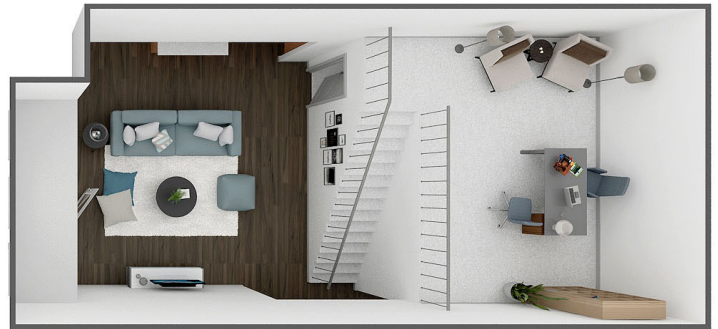

STATION NINE

B2 Loft

2 BEDROOM / 2 BATH / LOFT with TERRACE • 1384-1411 SF (b2al)

This rendering is for illustrative purposes only; actual layout and size may vary.

919.286.3800 | www.StationNine.com
2211 Hillsborough Rd | Durham, NC 27705