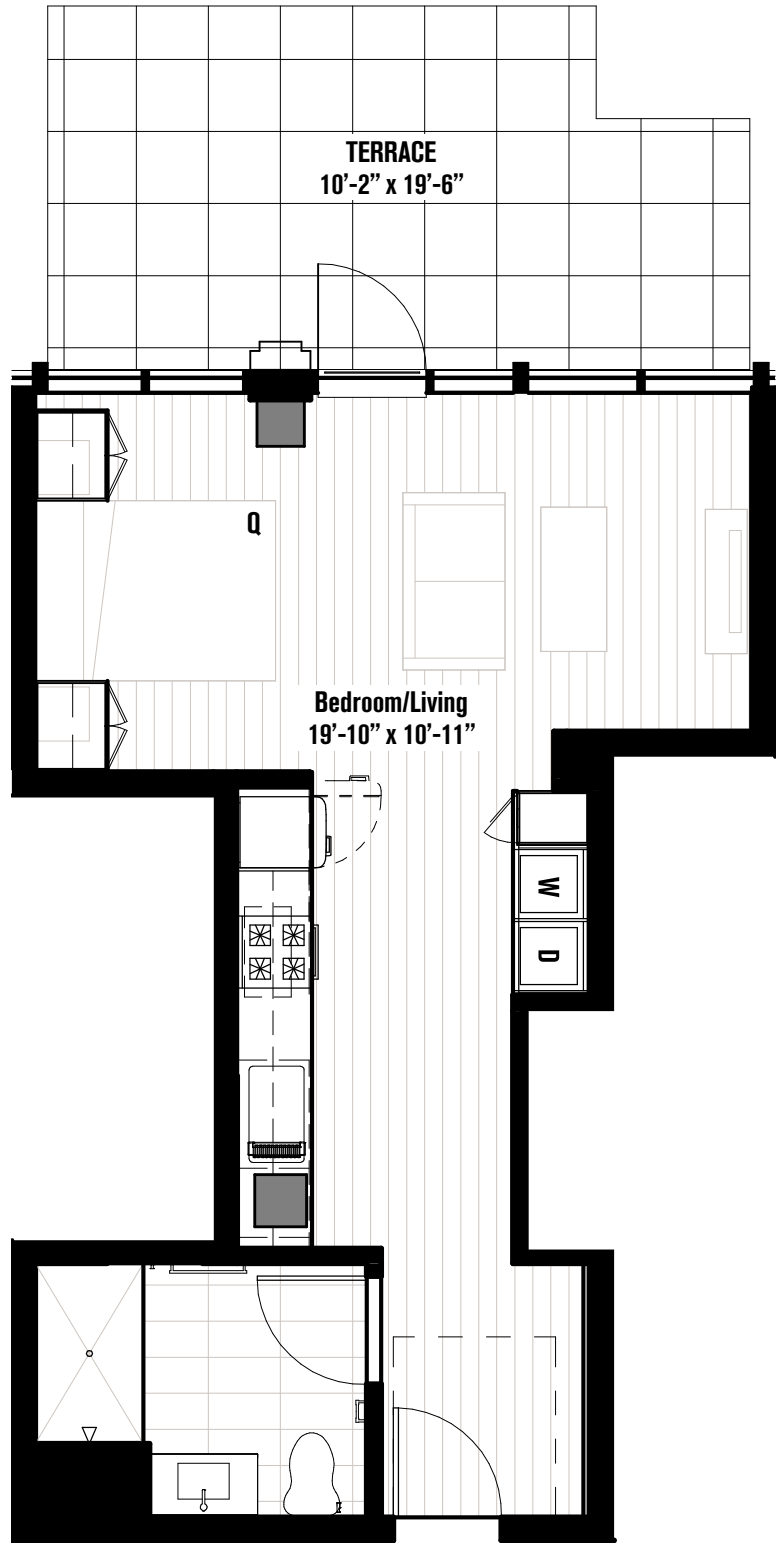

449 SQUARE FEET

UNITS:
340

introcleveland.com
216-294-1300

HARBOR BAY