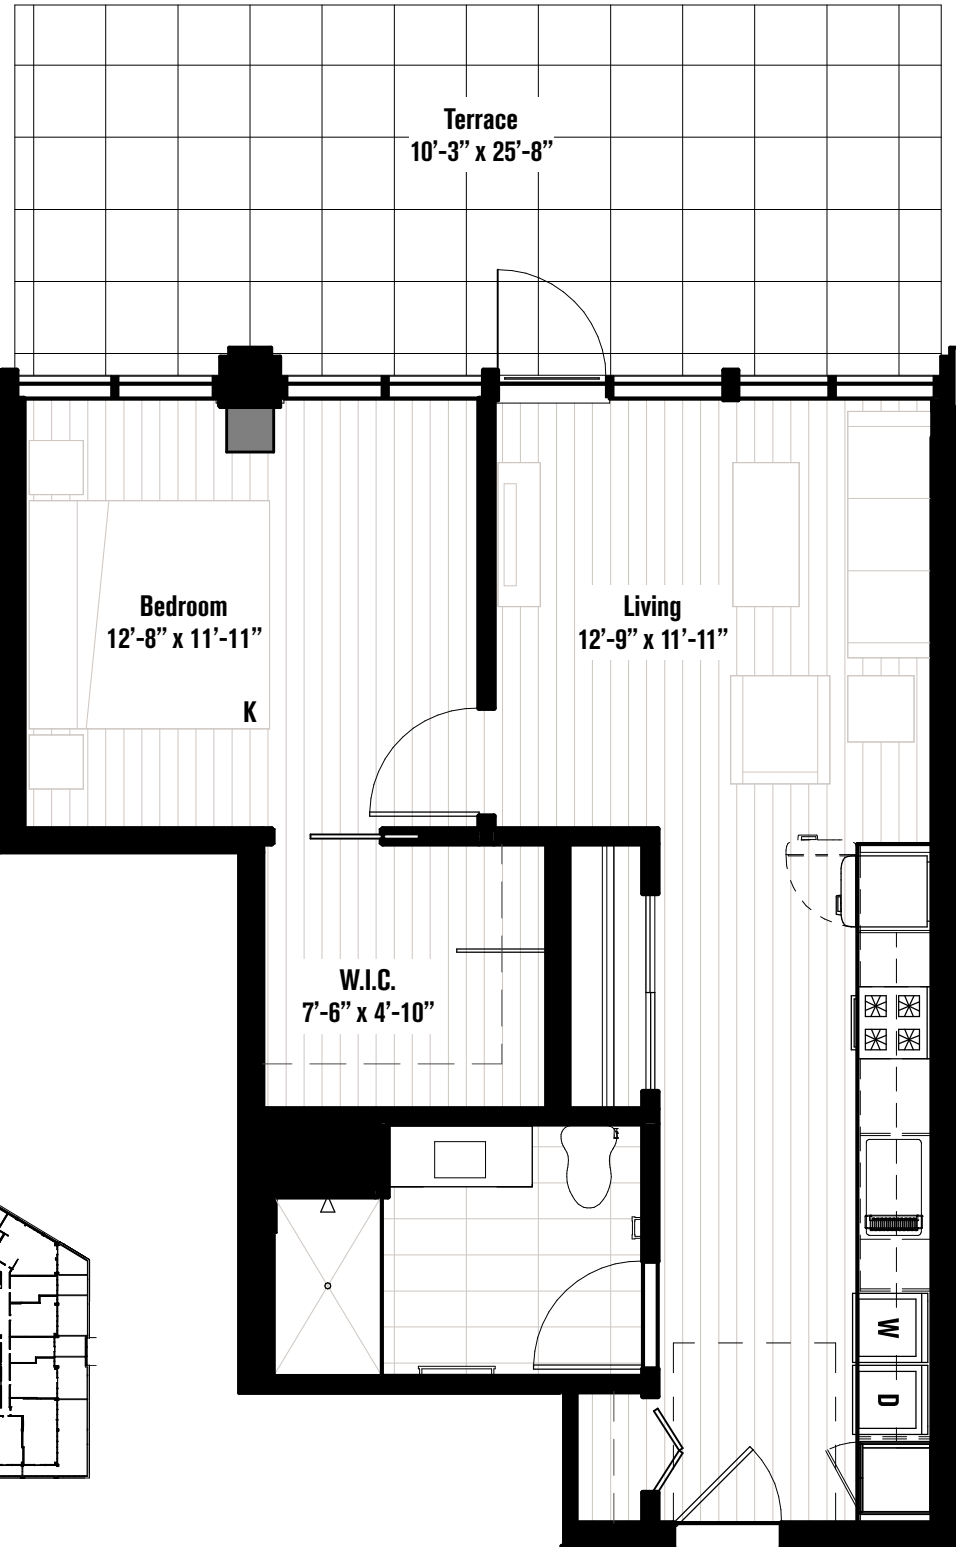

A6T

ONE BEDROOM

INTRO

665 SQUARE FEET

UNITS:
347

introcleveland.com
216-294-1300

HARBOR BAY