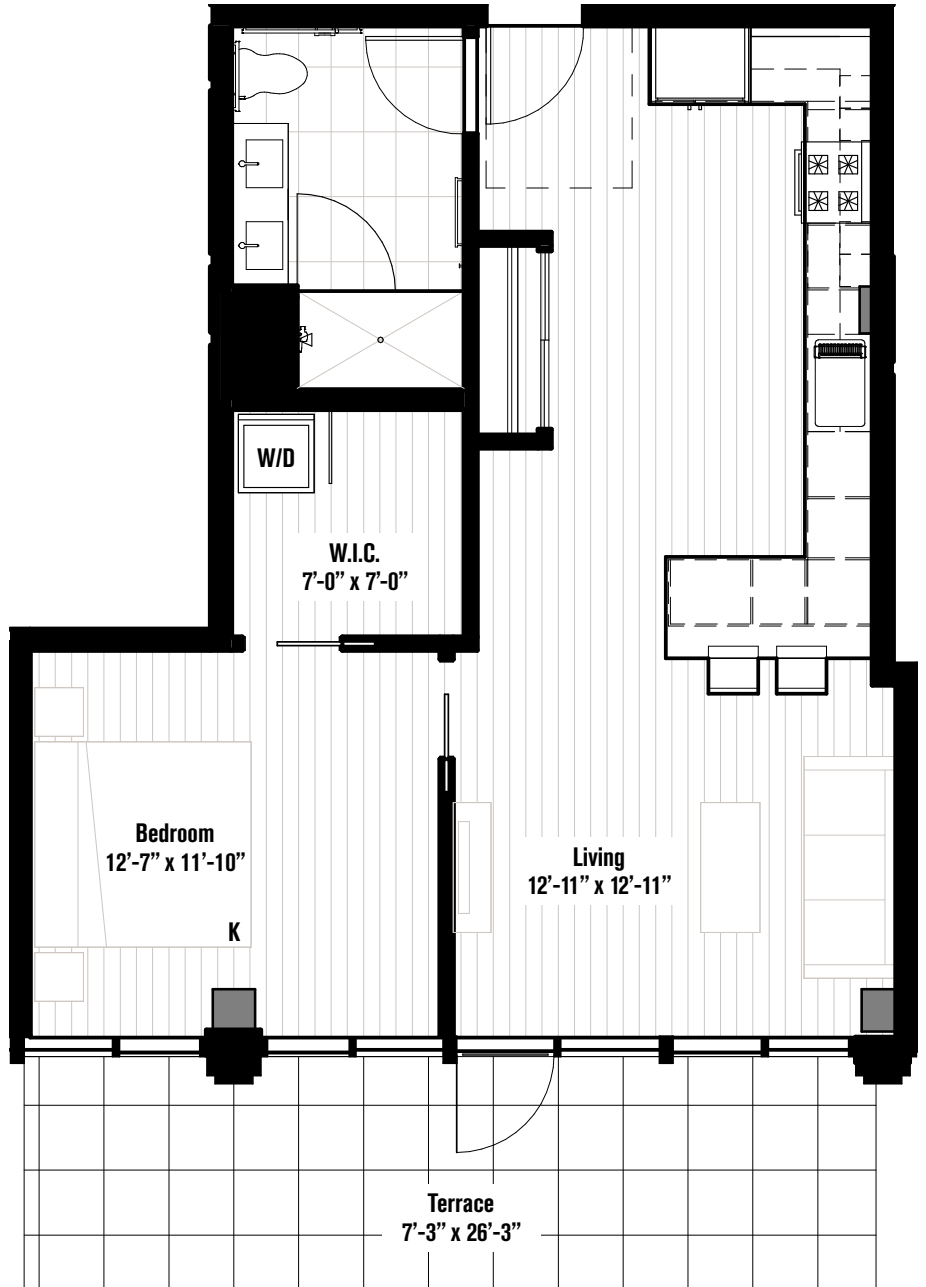

# A11T

ONE BEDROOM

# INTRO

735 SQUARE FEET

UNITS:  
327

[introcleveland.com](http://introcleveland.com)  
216-294-1300

HARBOR BAY