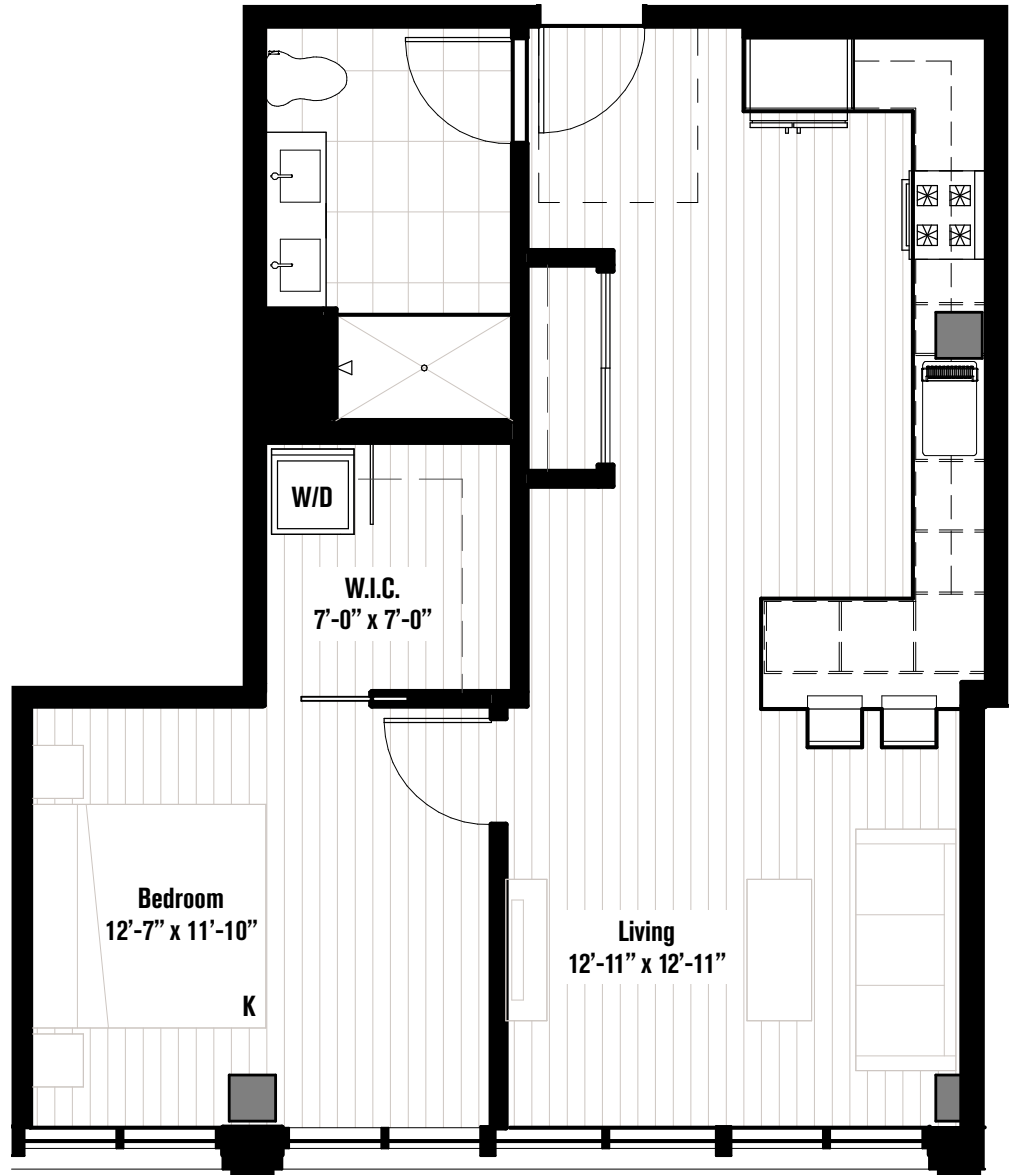

A12

ONE BEDROOM

INTRO

735 SQUARE FEET

UNITS:

427, 429, 431, 433, 435,
437, 443, 445, 529, 531,
533, 535, 537, 543, 545,
627, 629, 631, 633, 635,
637, 643, 645, 729, 731,
733, 735, 737, 743, 745

introcleveland.com
216-294-1300

HARBOR BAY