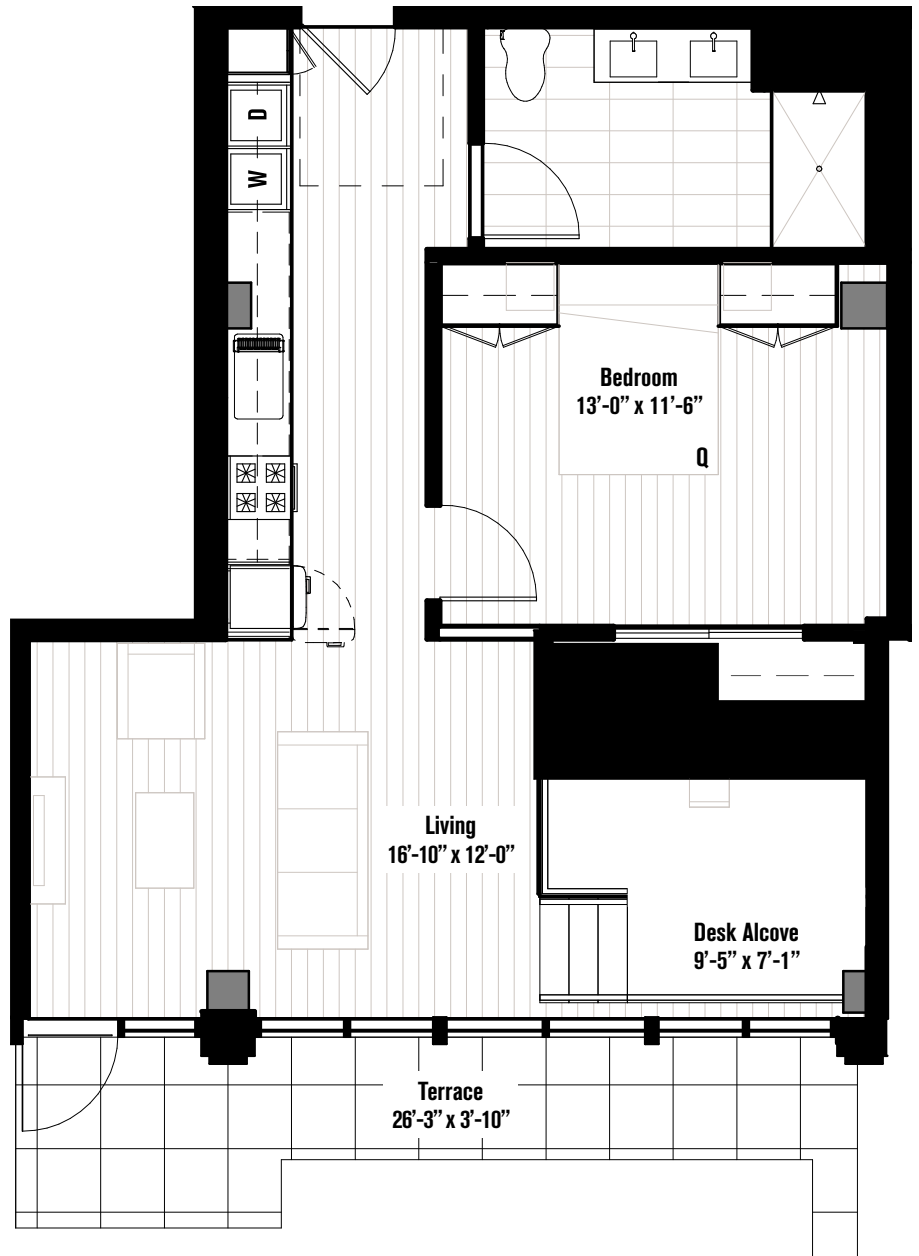

A13T

ONE BEDROOM

INTRO

739 SQUARE FEET

UNITS: 337

introcleveland.com
216-294-1300

HARBOR BAY