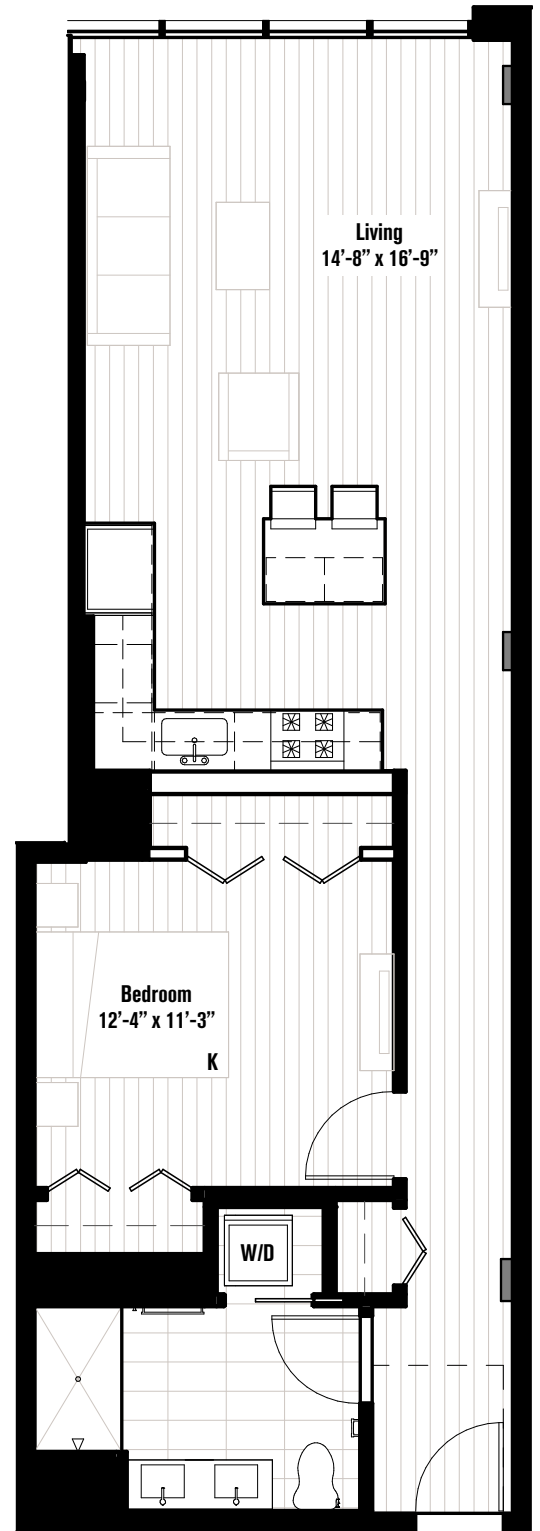

A17

ONE BEDROOM

INTRO

815 SQUARE FEET

UNITS:
222

introcleveland.com
216-294-1300

HARBOR BAY