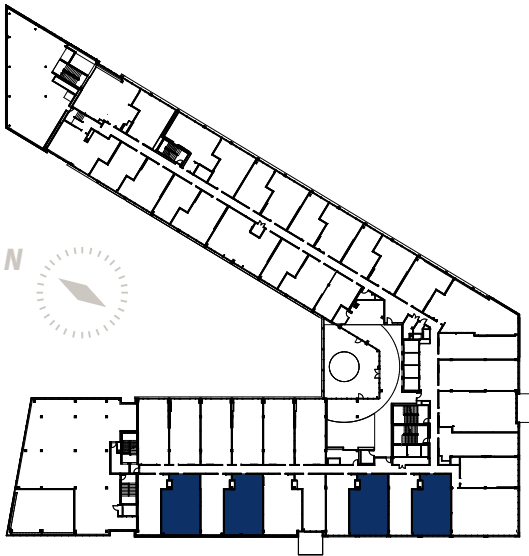

# B2

TWO BEDROOM

# INTRO

928 SQUARE FEET

UNITS: 228, 230, 234, 236