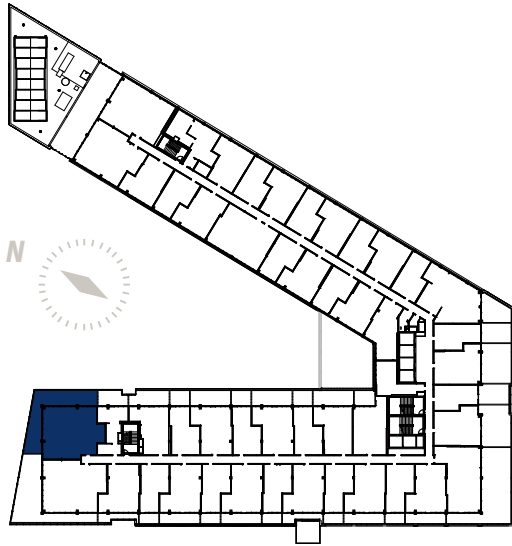

B7T

TWO BEDROOM

INTRO

1255 SQUARE FEET

UNITS: 339