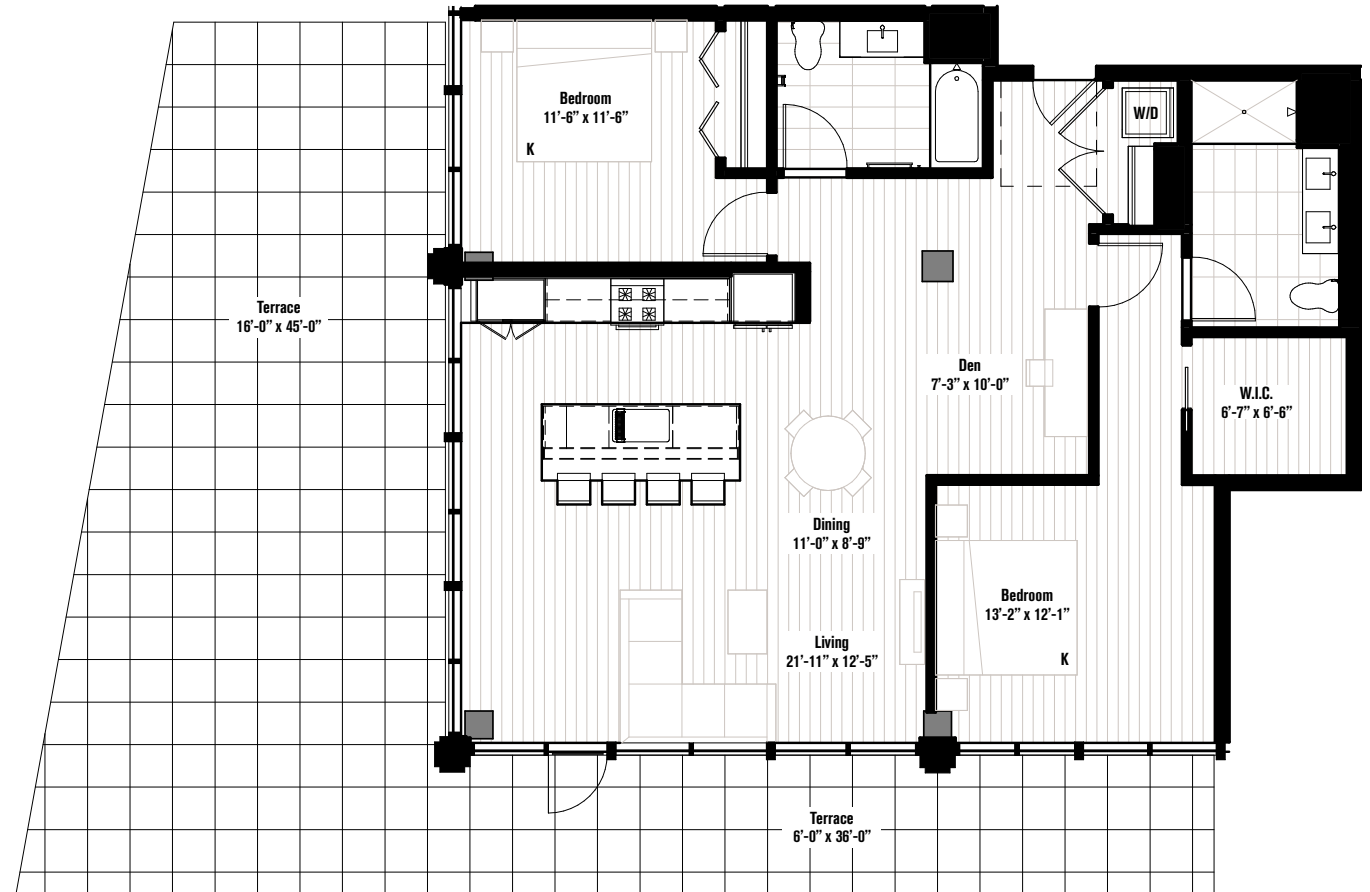

# B11T

TWO BEDROOM

# INTRO

1331 SQUARE FEET

UNITS: 338