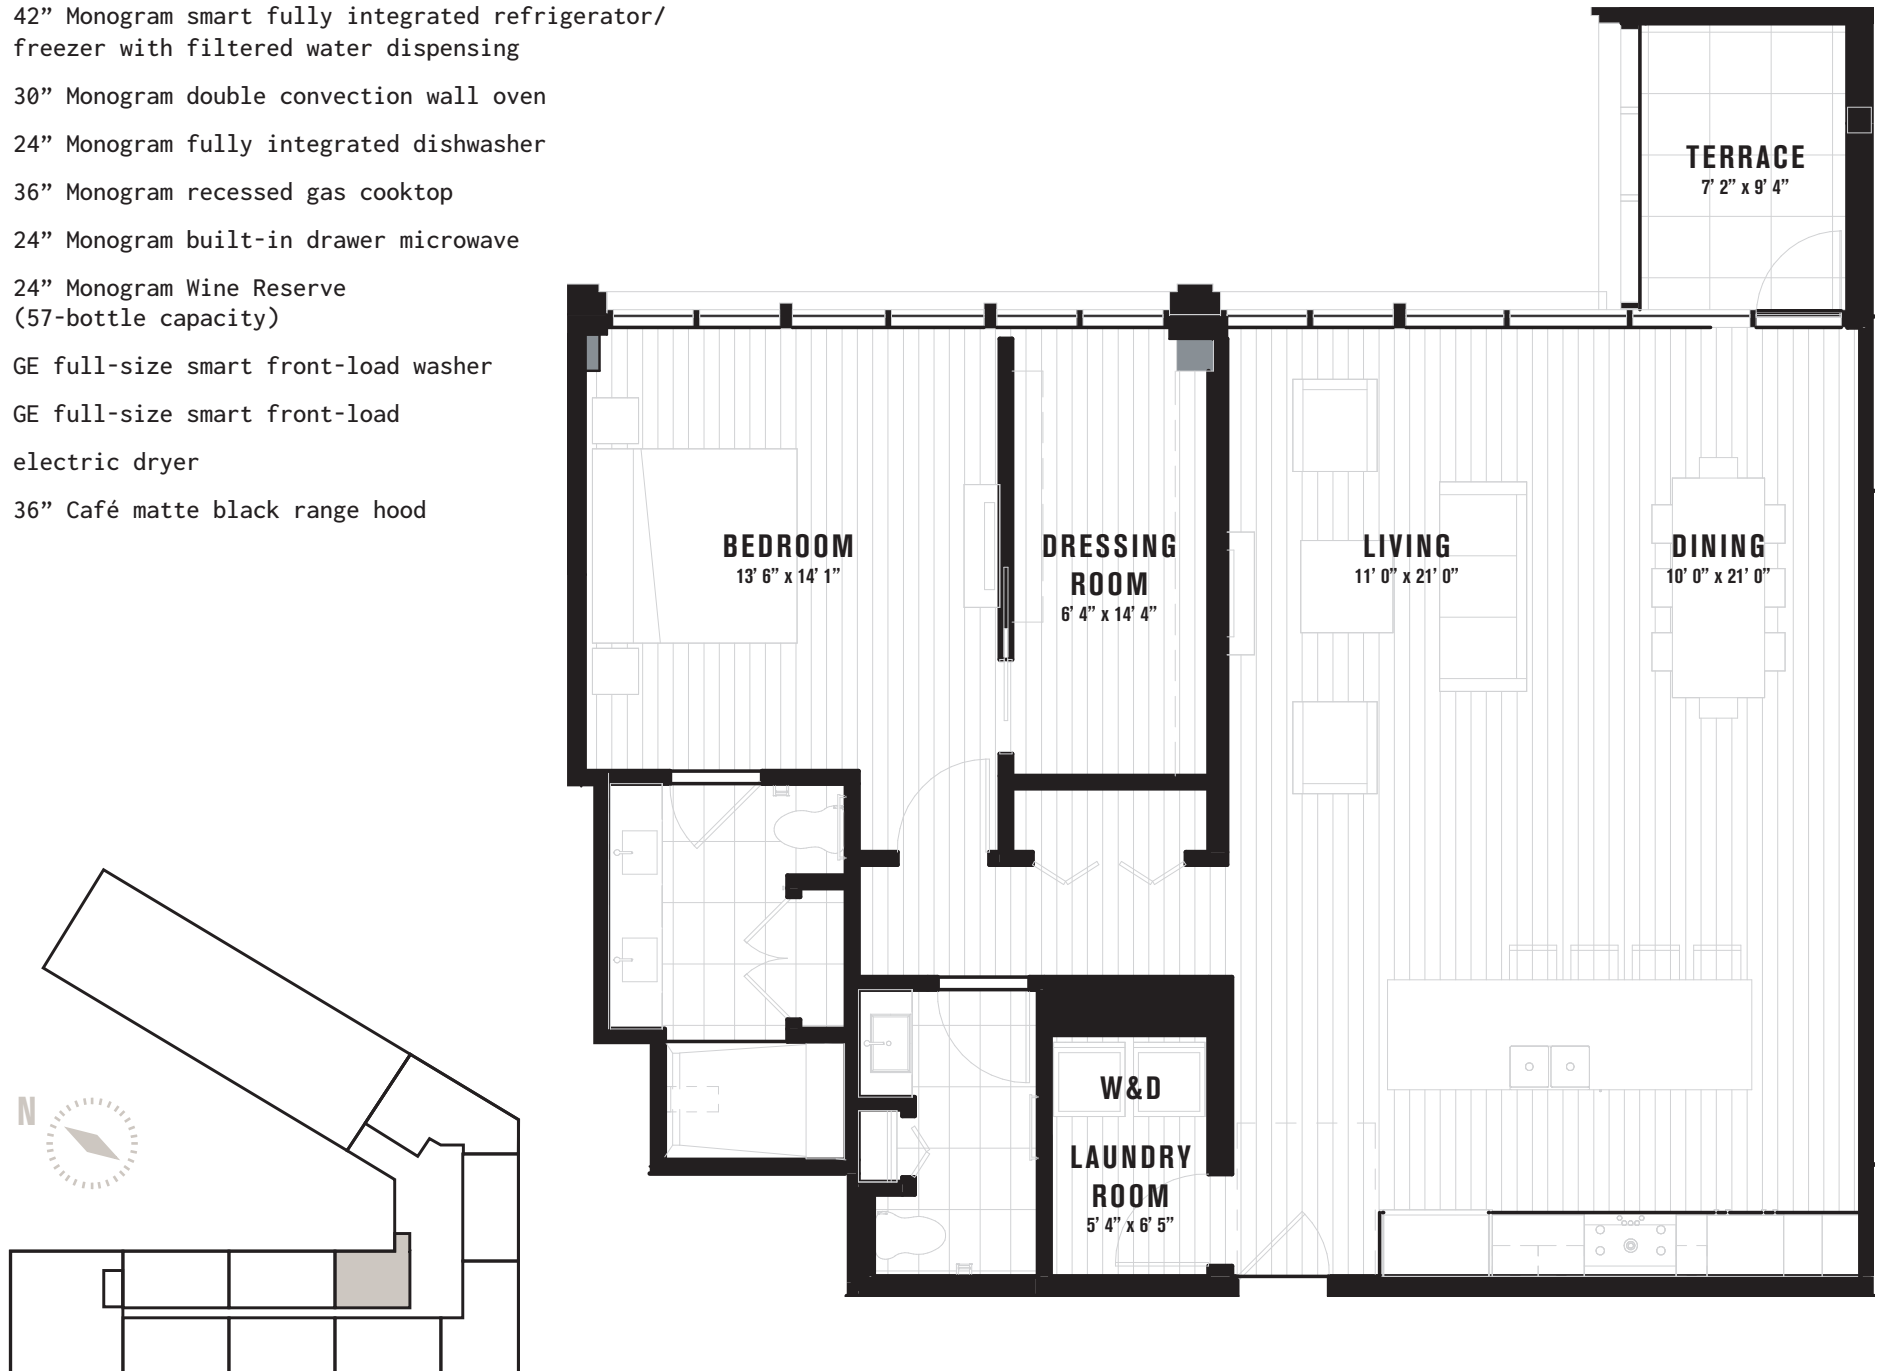

PH1: UNIT 810

ONE BEDROOM / ONE AND ONE-HALF BATH / 1,282 SQ FT

INTRO

PENTHOUSE COLLECTION

APPLIANCE PACKAGE

42" Monogram smart fully integrated refrigerator/
freezer with filtered water dispensing

30" Monogram double convection wall oven

24" Monogram fully integrated dishwasher

36" Monogram recessed gas cooktop

24" Monogram built-in drawer microwave

24" Monogram Wine Reserve
(57-bottle capacity)

GE full-size smart front-load washer

GE full-size smart front-load
electric dryer

36" Café matte black range hood

introcleveland.com
216-294-1300

HARBOR BAY