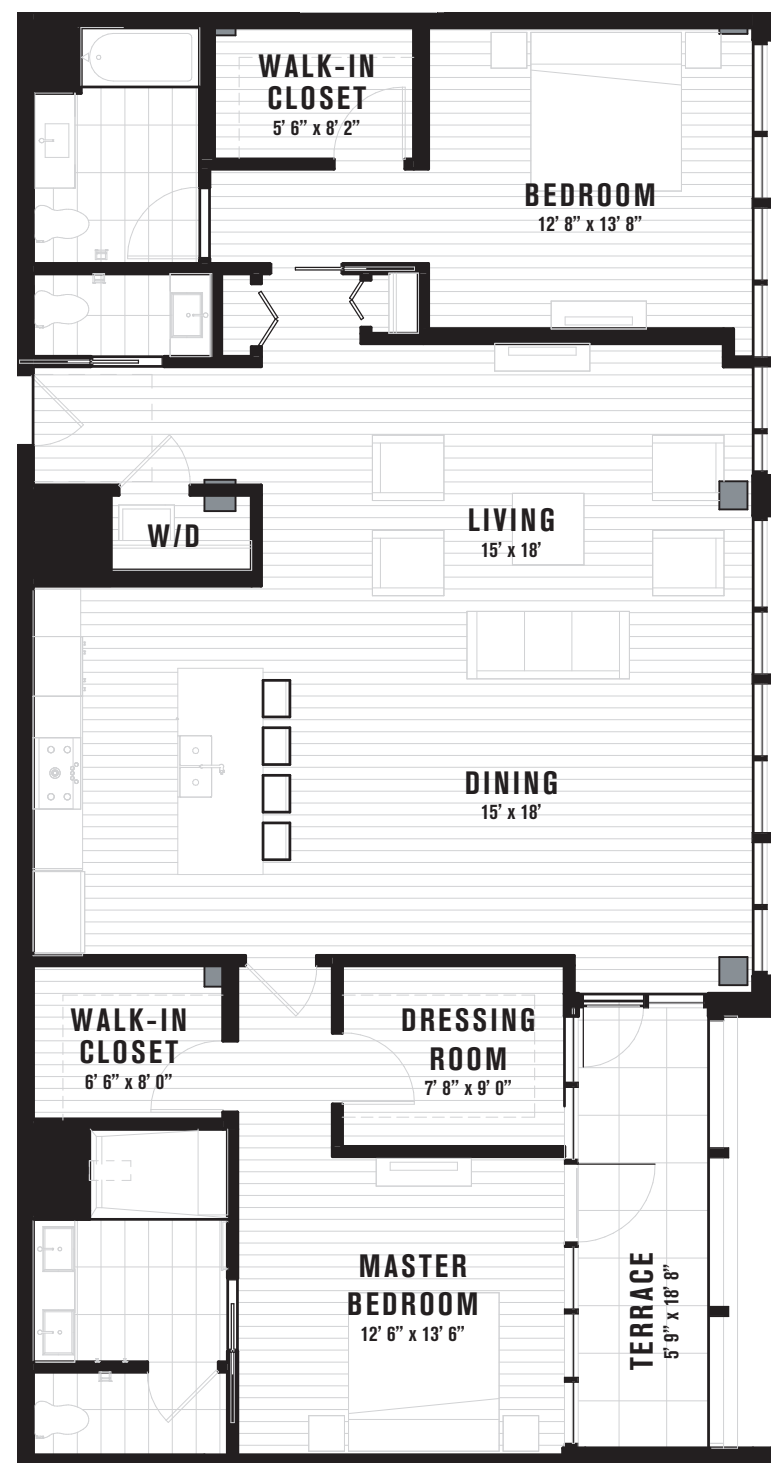

PH2:UNIT 802

TWO BEDROOM / TWO AND ONE-HALF BATH / 1,721 SQ FT

INTRO

PENTHOUSE COLLECTION

APPLIANCE PACKAGE

42" Monogram smart fully integrated refrigerator/
freezer with filtered water dispensing

30" Monogram double convection wall oven

24" Monogram fully integrated dishwasher

36" Monogram recessed gas cooktop

24" Monogram built-in drawer microwave

24" Monogram Wine Reserve (57-bottle capacity)

GE full-size smart front-load washer

GE full-size smart front-load electric dryer

36" Café matte black range hood

introcleveland.com
216-294-1300

HARBOR BAY