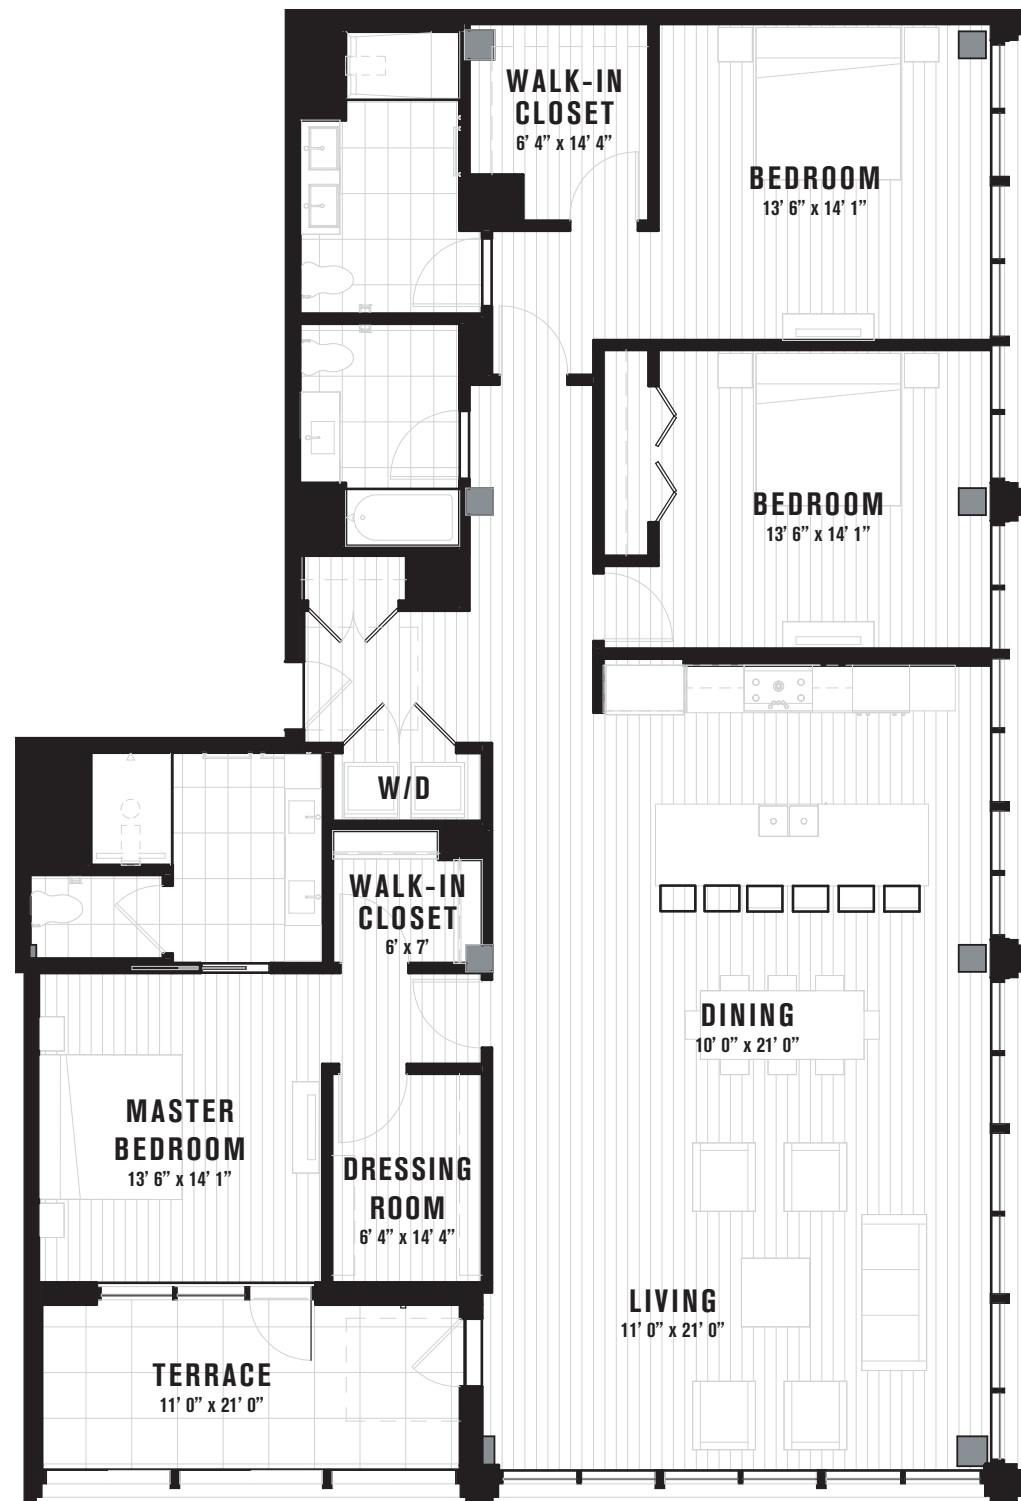

PH5 : UNIT 803

THREE BEDROOM / THREE BATH / 2,364 SQ FT

INTRO

PENTHOUSE COLLECTION

APPLIANCE PACKAGE

42" Monogram smart fully integrated refrigerator/
freezer with filtered water dispensing

30" Monogram double convection wall oven

24" Monogram fully integrated dishwasher

36" Monogram recessed gas cooktop

24" Monogram built-in drawer microwave

24" Monogram Wine Reserve (57-bottle capacity)

GE full-size smart front-load washer

GE full-size smart front-load electric dryer

36" Café matte black range hood

introcleveland.com
216-294-1300

HARBOR BAY