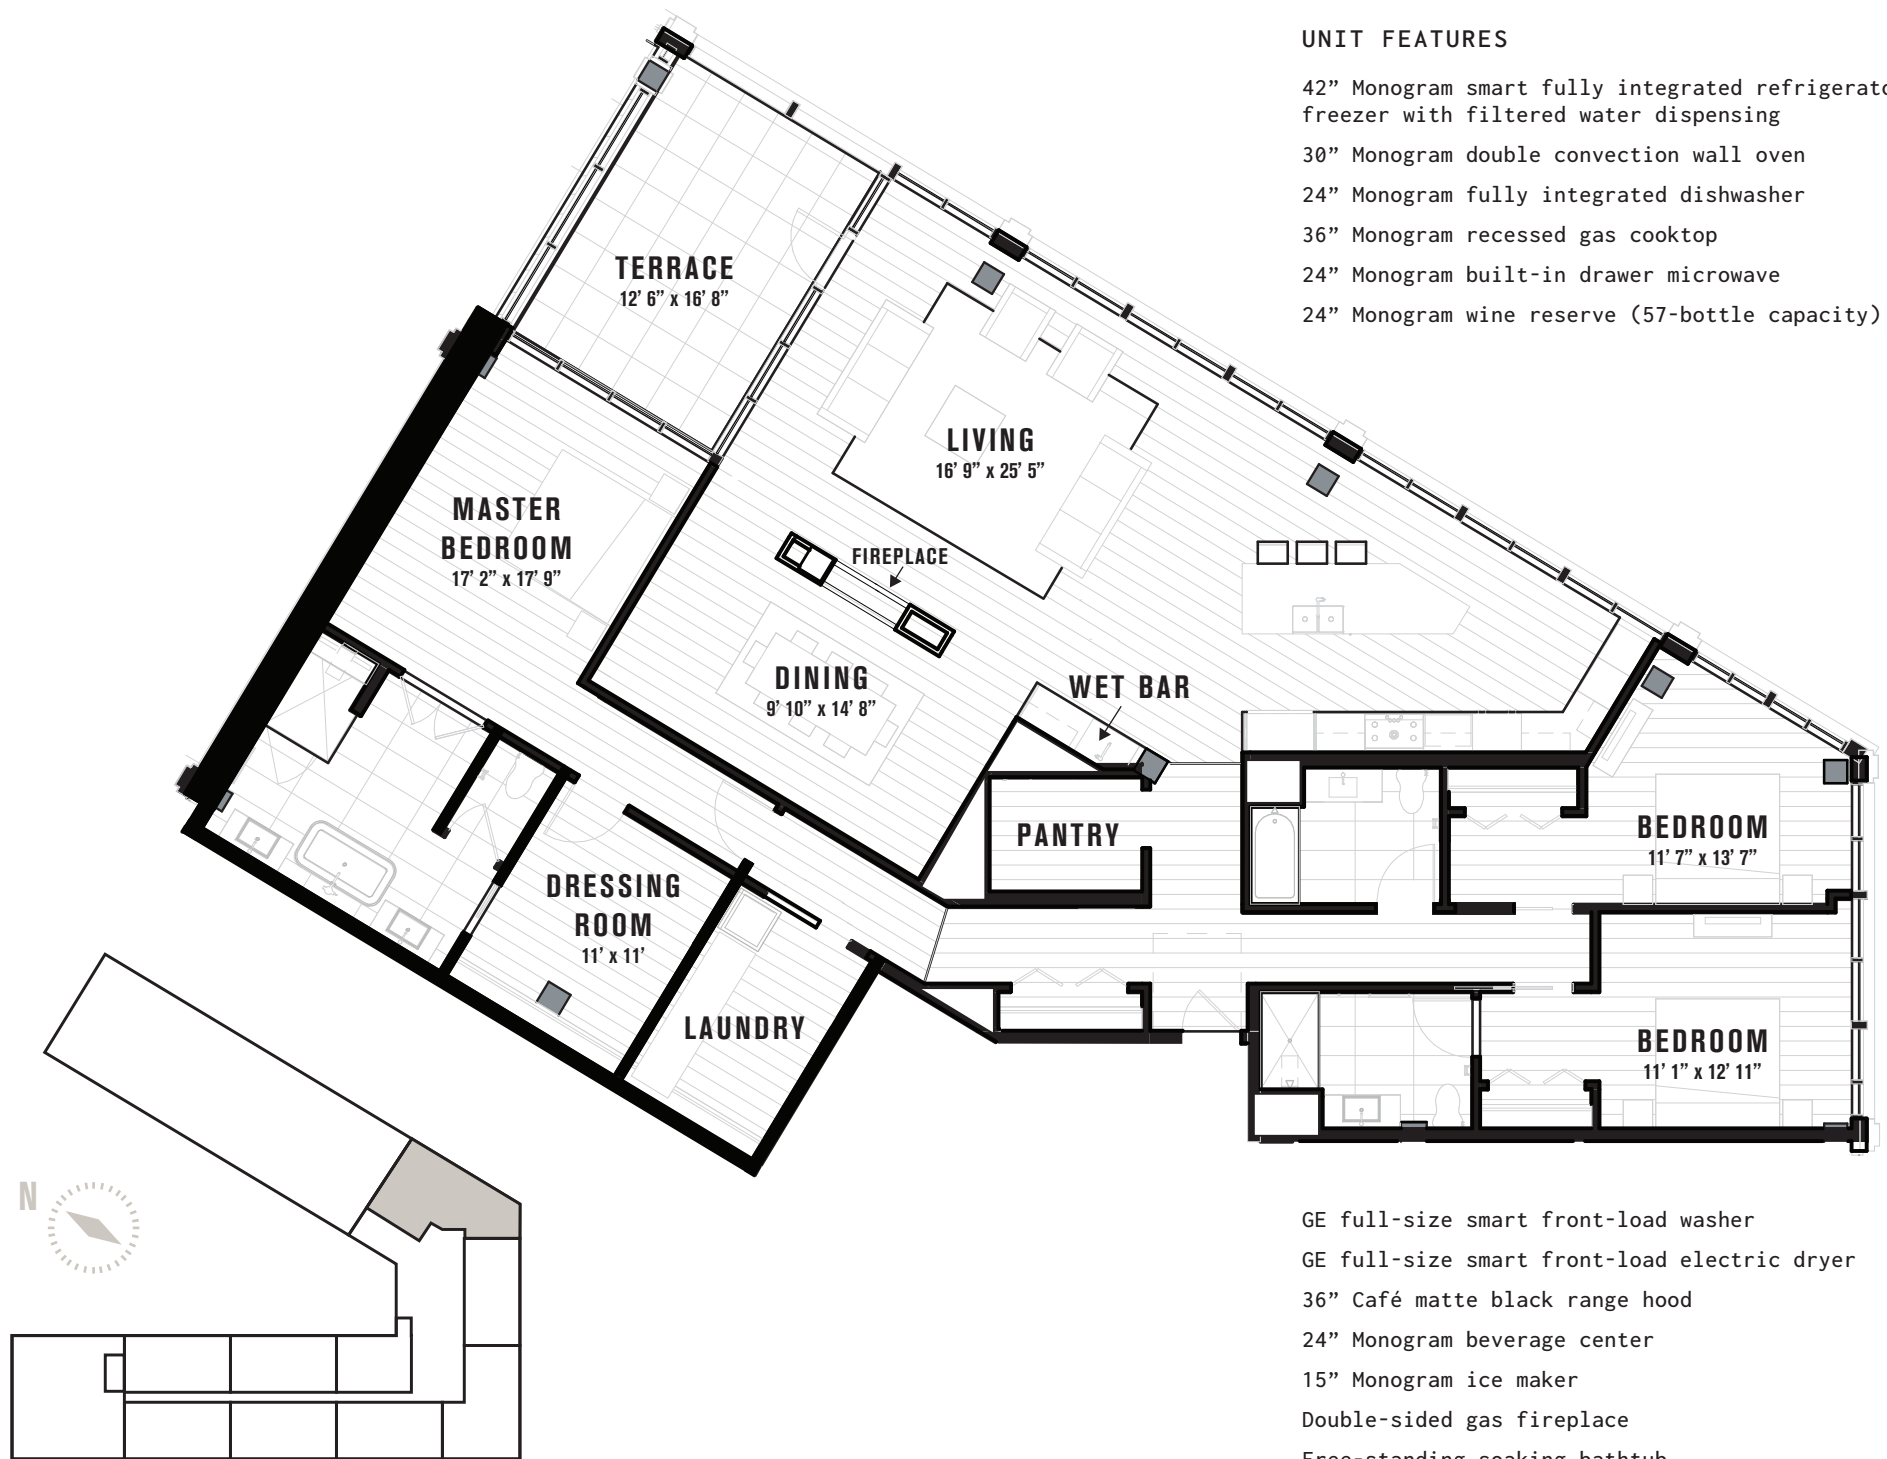

# PH6 : UNIT 801

THREE BEDROOM / THREE BATH / 2,690 SQ FT

# INTRO

PENTHOUSE COLLECTION

## UNIT FEATURES

- 42" Monogram smart fully integrated refrigerator/freezer with filtered water dispensing
- 30" Monogram double convection wall oven
- 24" Monogram fully integrated dishwasher
- 36" Monogram recessed gas cooktop
- 24" Monogram built-in drawer microwave
- 24" Monogram wine reserve (57-bottle capacity)

- GE full-size smart front-load washer
- GE full-size smart front-load electric dryer
- 36" Café matte black range hood
- 24" Monogram beverage center
- 15" Monogram ice maker
- Double-sided gas fireplace
- Free-standing soaking bathtub