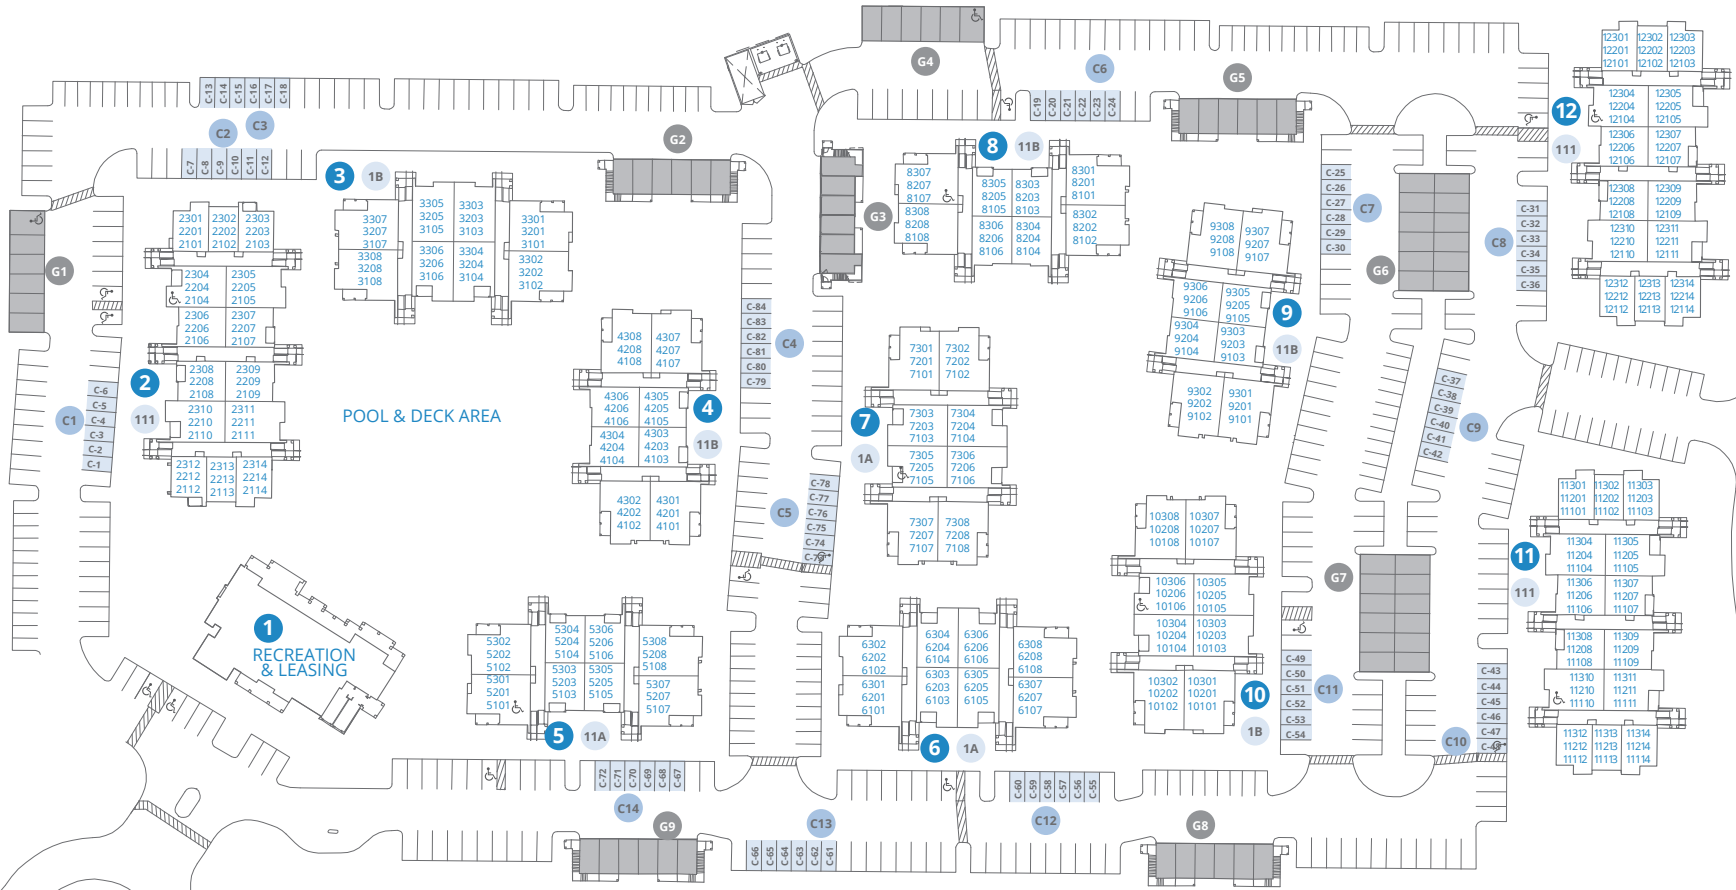

I-35 NORTH ACCESS ROAD

14201 N IH 35 | Pflugerville, TX 78660
 512.957.3552 | www.LantowerEdgewater.com