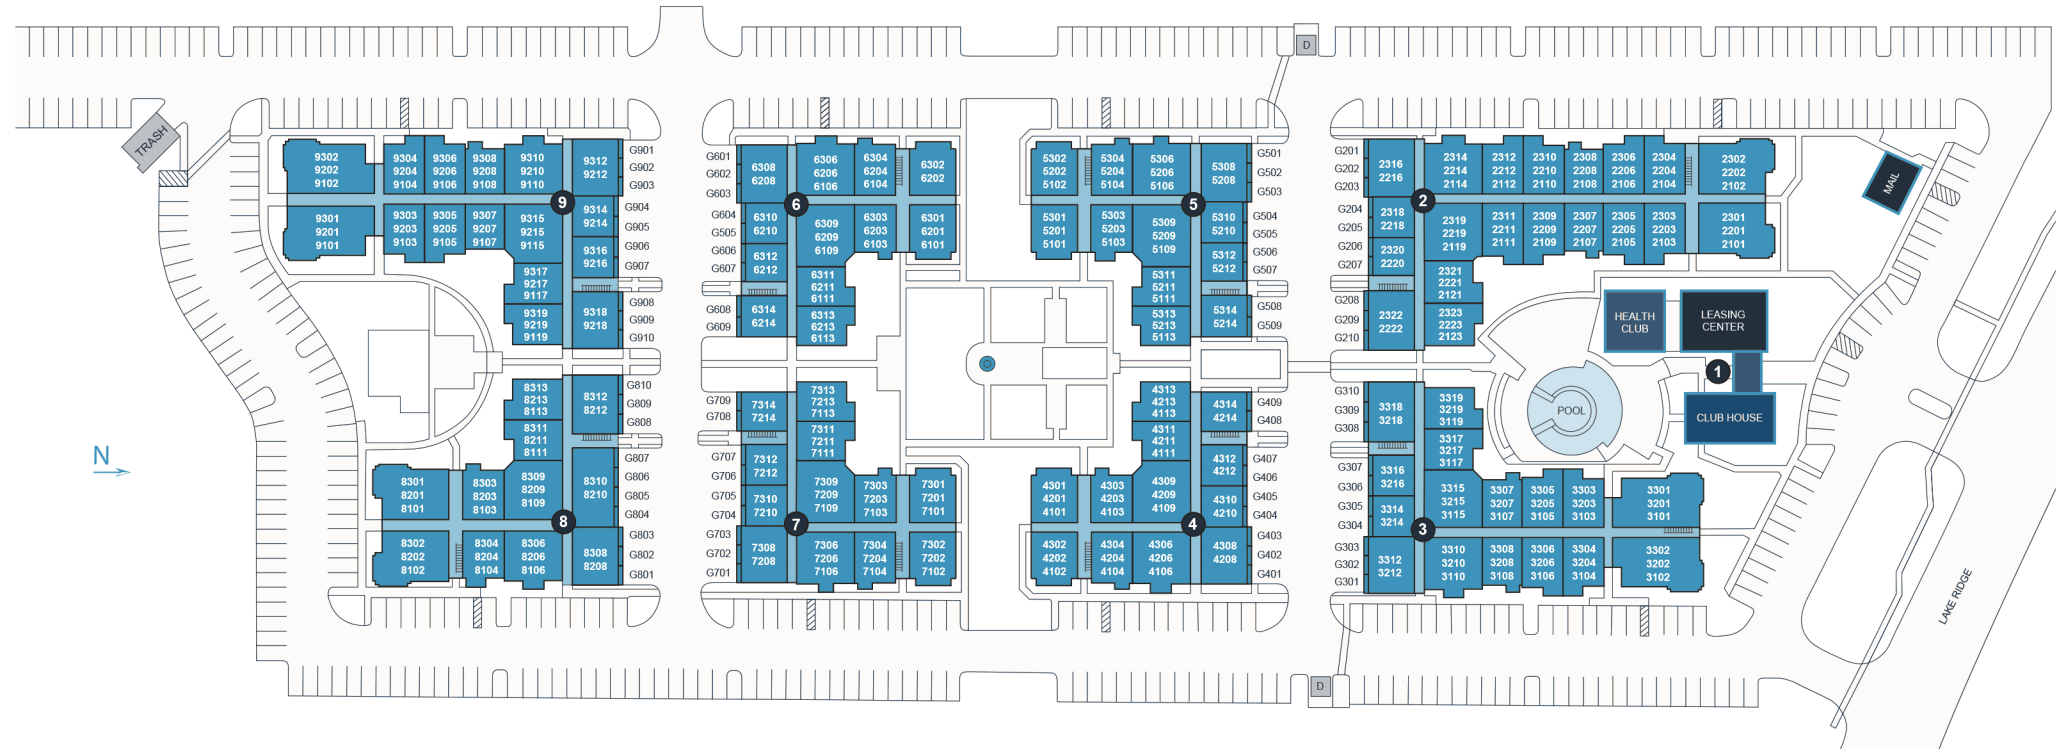

# LANTOWER

LEGACY LAKES

LANTOWERLEGACYLAKES.COM

972.684.5938 | 2600 LAKE RIDGE ROAD \ | LEWISVILLE, TX 75056