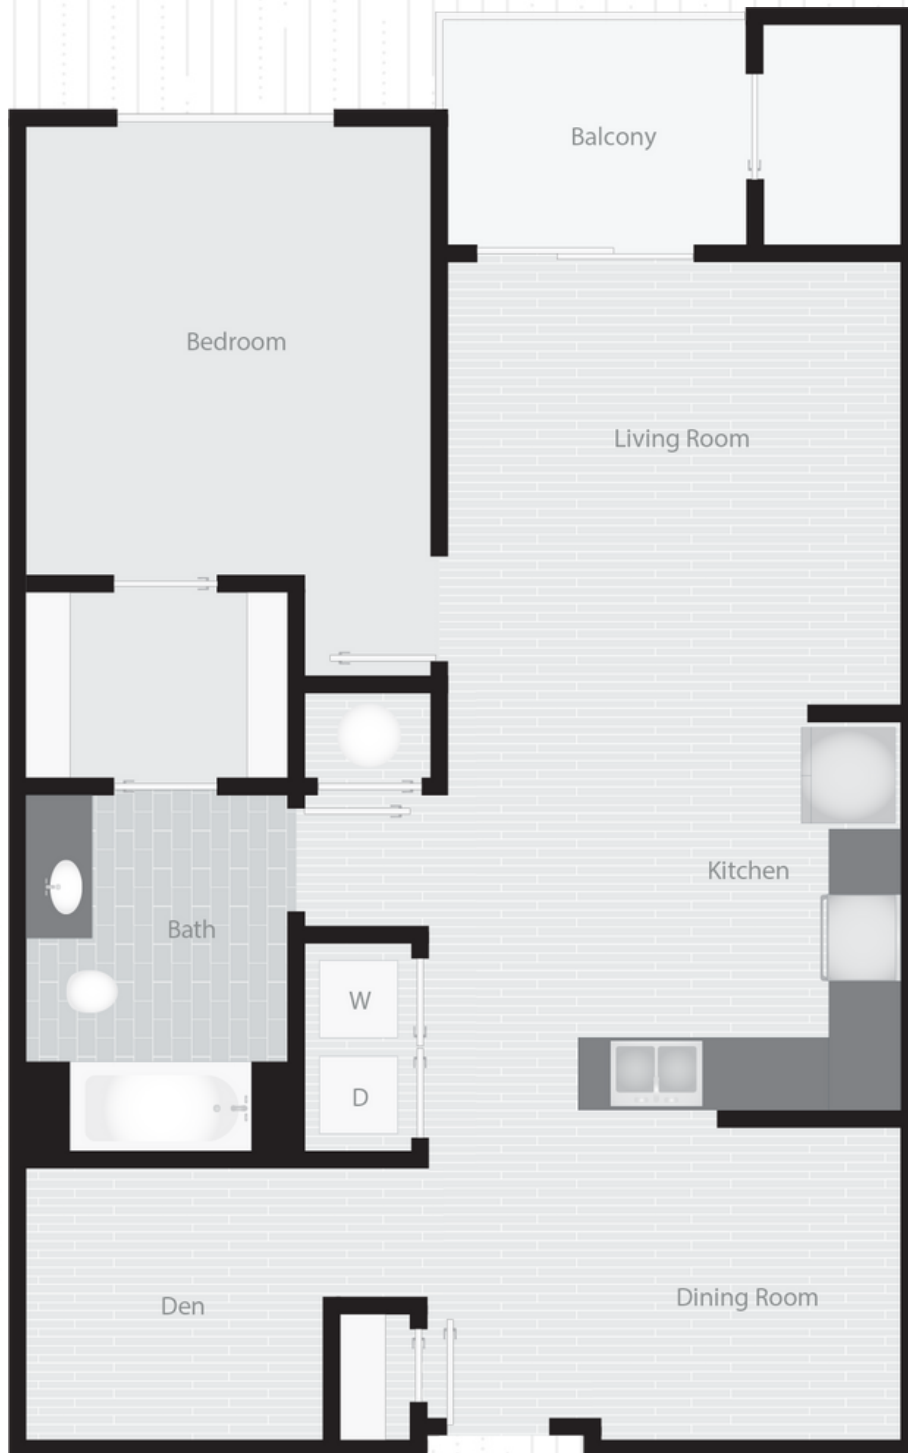

A5 1 BEDROOM | 1 BATH | 910 SF

CITY VISTA

*All square footage is approximate.

A5 1 BEDROOM | 1 BATH | 910 SF

CITY VISTA

*All square footage is approximate.