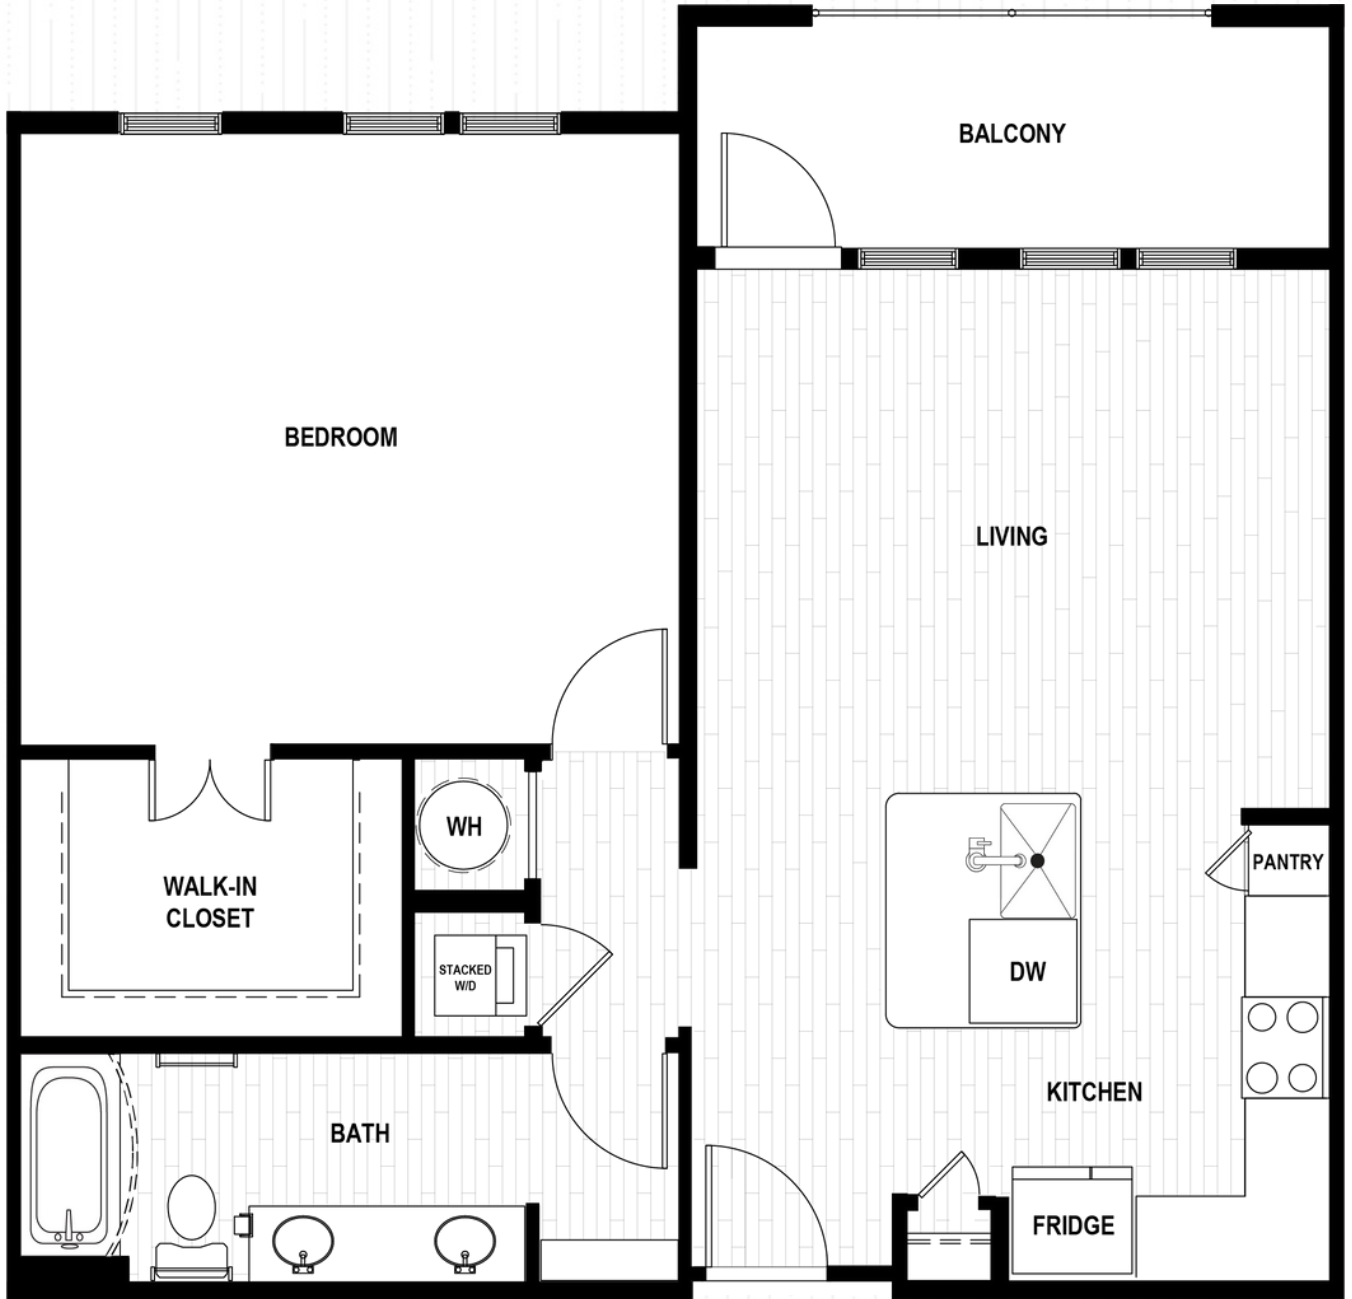

A2A - THE NEWTON | 1 BEDROOM | 1 BATH | 912 SF

THE  
M **e** NLO

\*All square footage is approximate.

A2A - THE NEWTON | 1 BEDROOM | 1 BATH | 912 SF

THE  
M **e** NLO

\*All square footage is approximate.