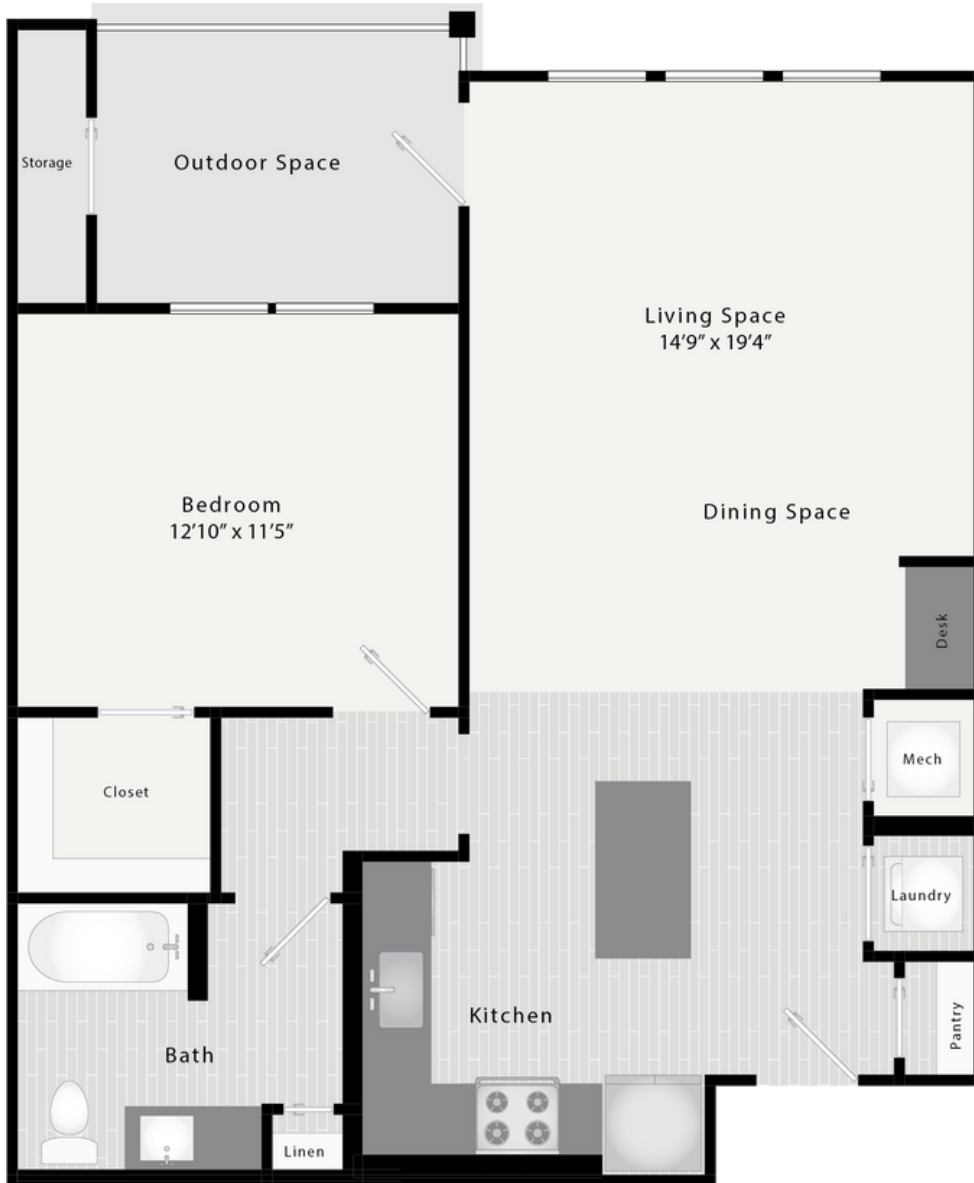

THE LODGE

- AT HIDDEN RIVER -

A1 - PANASOFFKEE 1 BED | 1 BATH | 752 SF

14059 RIVEREDGE DR, TAMPA, FL 33637 | 813.934.3911 | LIVEATHIDDENRIVER.COM

*All square footage is approximate

THE LODGE

- AT HIDDEN RIVER -

A1 - PANASOFFKEE 1 BED | 1 BATH | 752 SF

14059 RIVEREDGE DR, TAMPA, FL 33637 | 813.934.3911 | LIVEATHIDDENRIVER.COM

*All square footage is approximate