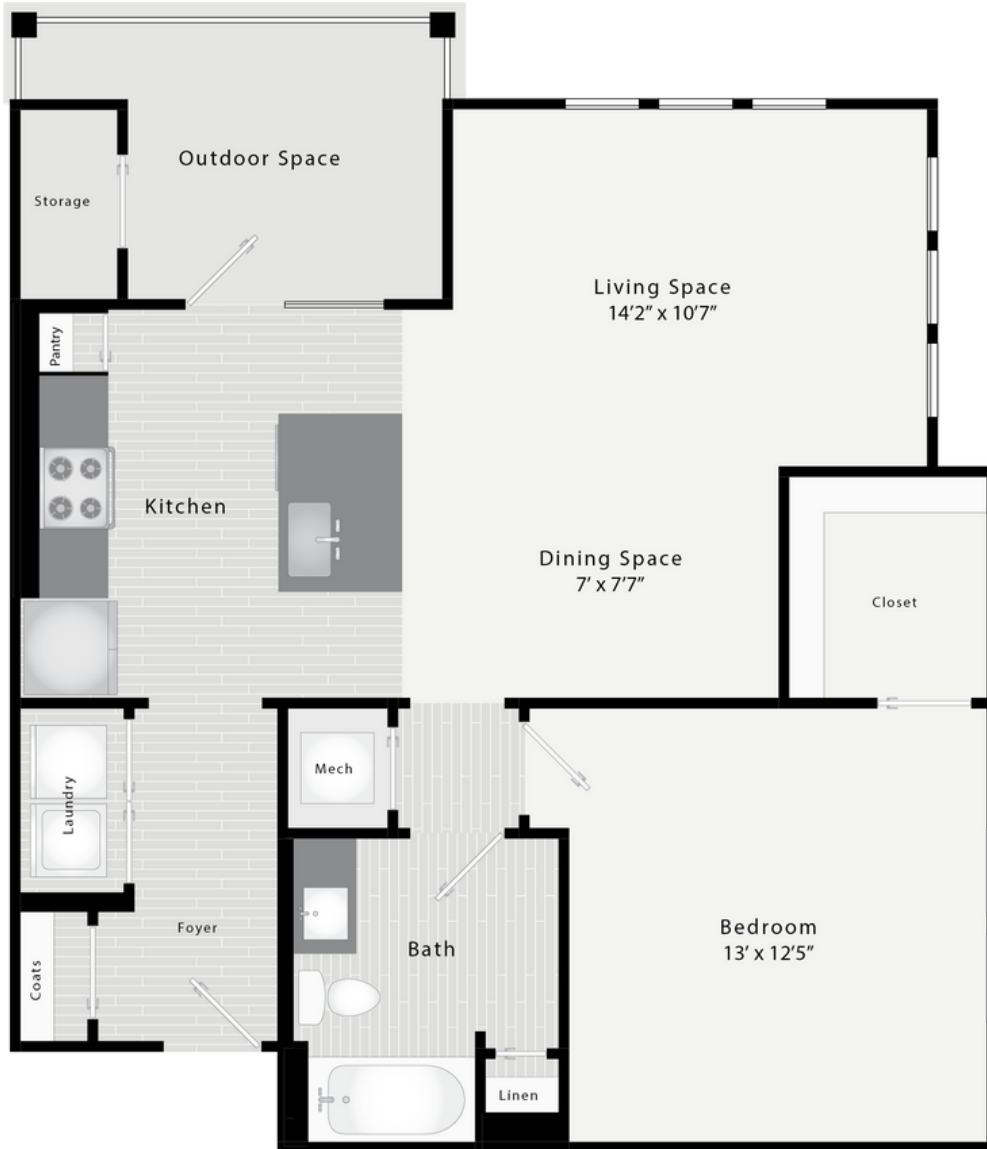

THE LODGE

- AT HIDDEN RIVER -

A2 - WAKULLA | 1 BED | 1 BATH | 834 SF

14059 RIVEREDGE DR, TAMPA, FL 33637 | 813.934.3911 | LIVEATHIDDENRIVER.COM

*All square footage is approximate

THE LODGE

- AT HIDDEN RIVER -

A2 - WAKULLA | 1 BED | 1 BATH | 834 SF

14059 RIVEREDGE DR, TAMPA, FL 33637 | 813.934.3911 | LIVEATHIDDENRIVER.COM

*All square footage is approximate