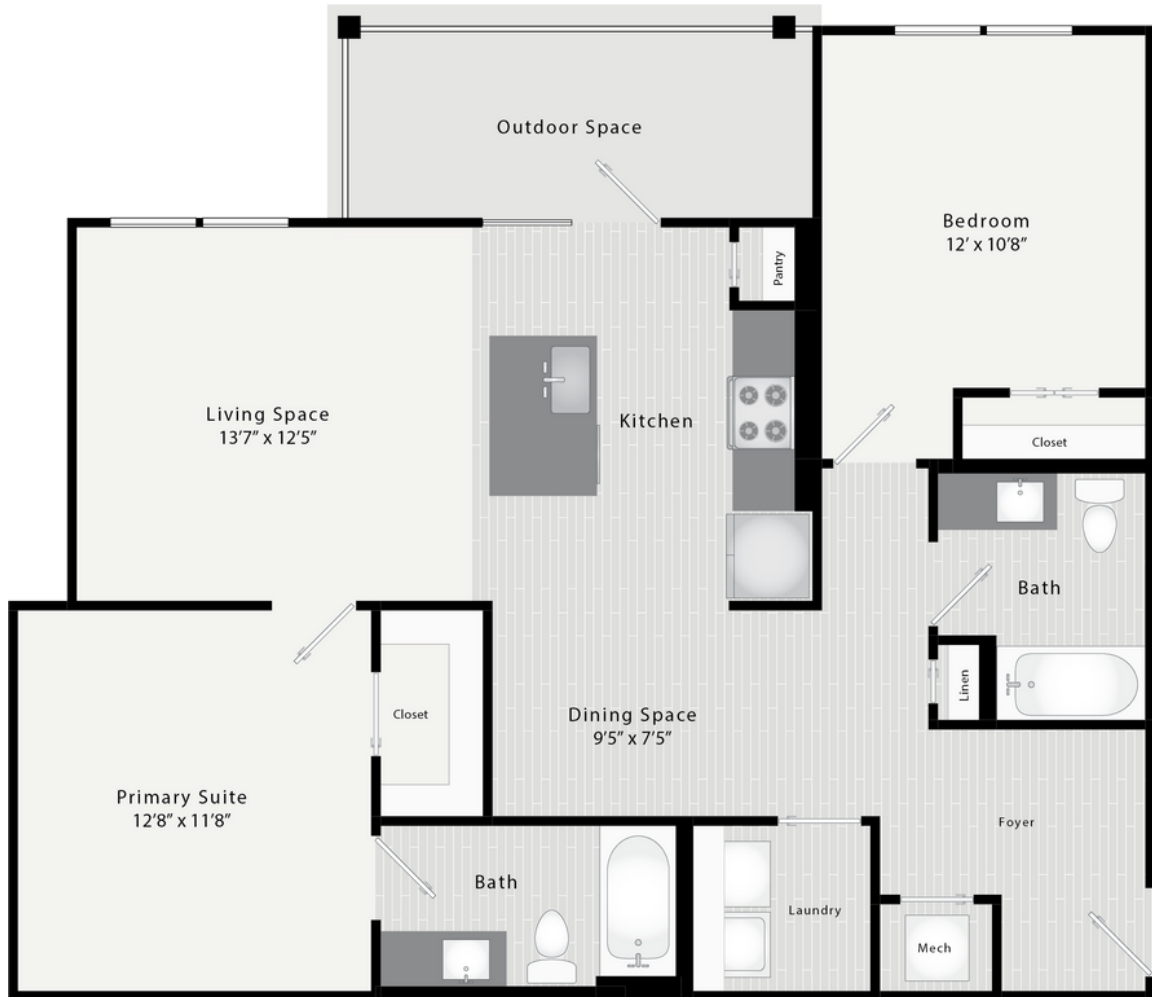

# THE LODGE

- AT HIDDEN RIVER -

**B1 - APALACHICOLA** 2 BED | 2 BATH | 1,077 SF

14059 RIVEREDGE DR, TAMPA, FL 33637 | 813.934.3911 | LIVEATHIDDENRIVER.COM

\*All square footage is approximate