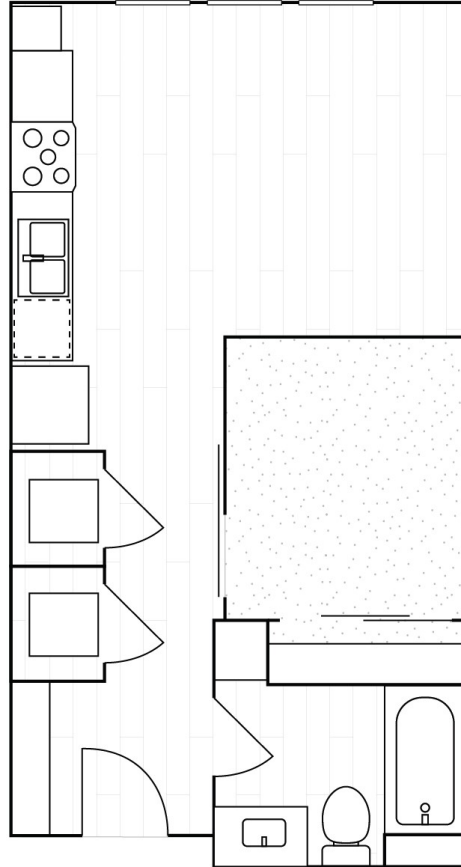

S1

Studio

Dimensions

Bedroom 9'-6" x 8'-3"
Living 10'-6" x 8'-3"
Kitchen 15'-6" x 6'-9"

Total SF

585

Studio S1