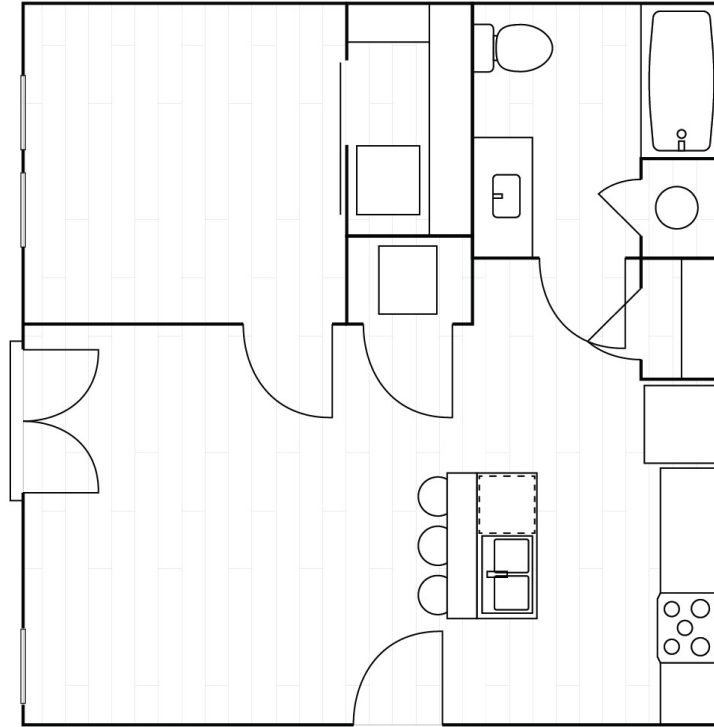

A1-A

1 Bedroom / 1 Bath

Dimensions

Bedroom 11'-3" x 11'-6"
Living 14'-0" x 15'-6"
Kitchen 12'-3" x 8'-9"

Total SF

650

1B / 1B A1-A