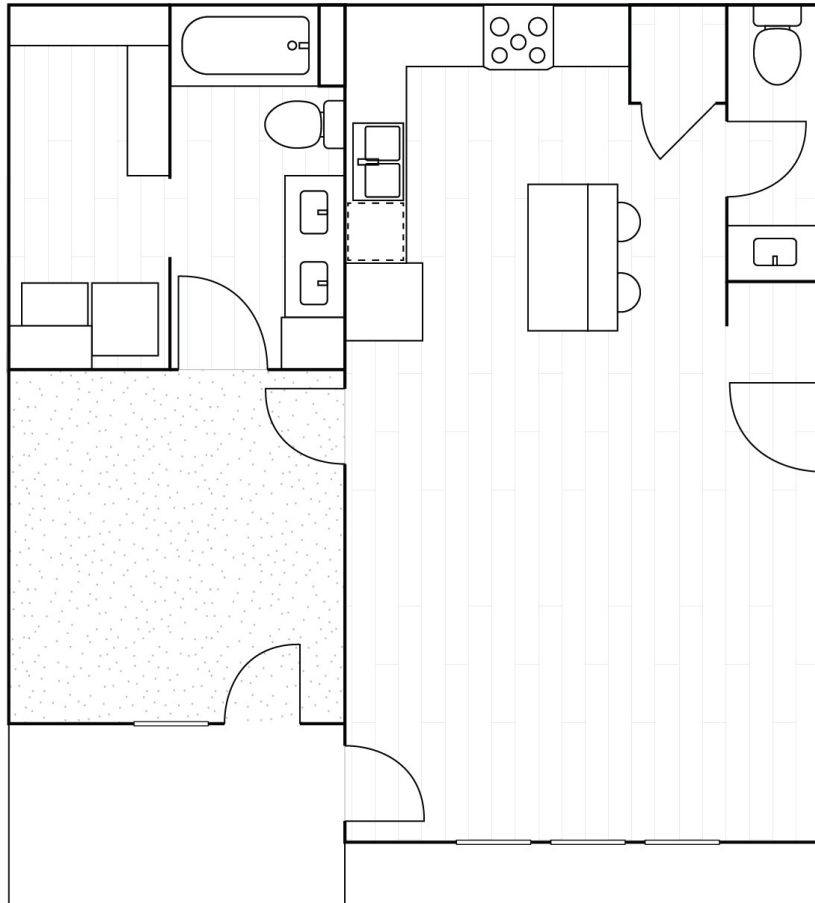

A3

1 Bedroom / 1.5 Bath

Dimensions

Bedroom 12'-0" x 11'-6"
Living 18'-6" x 16'-6"
Kitchen 10'-9" x 13'-0"

Total SF

832

1B / 1.5B A3