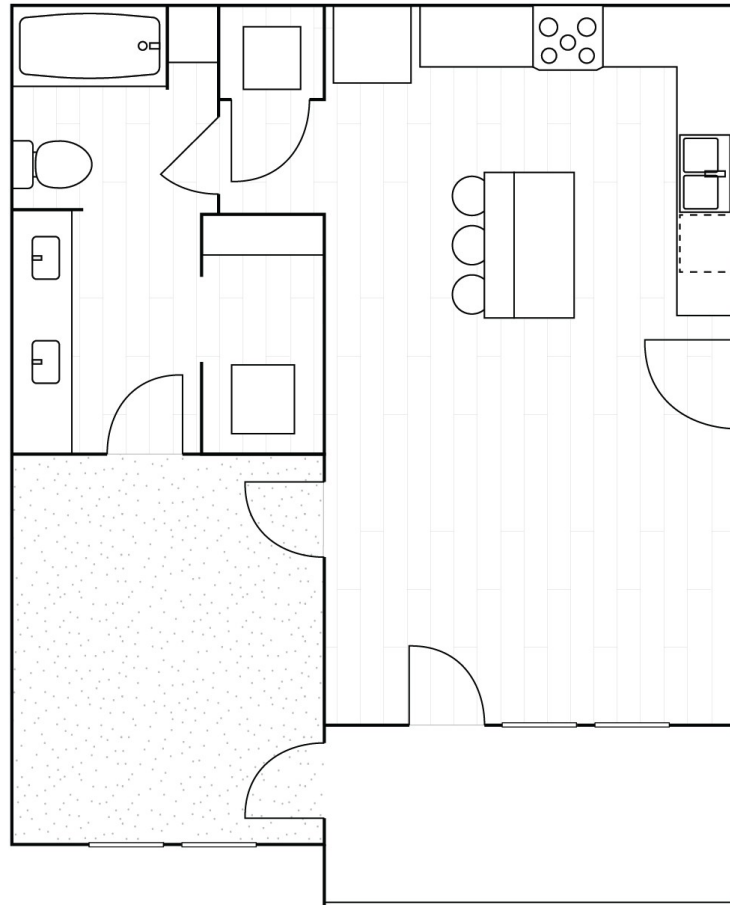

## 1 Bedroom / 1 Bath

Dimensions

Bedroom 13'-6" x 10'-6"  
Living 14'-0" x 14'-3"  
Kitchen 12'-0" x 14'-3"

Total SF

719

1B / 1B A2