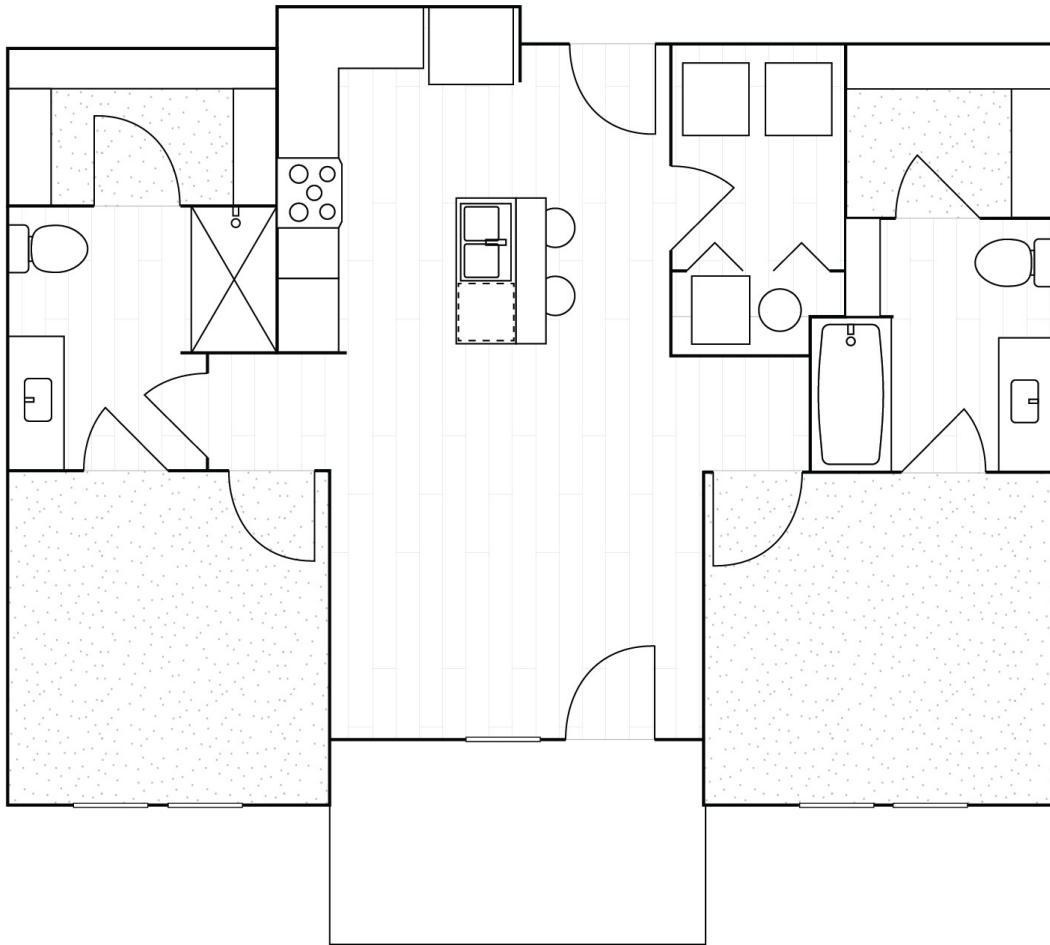

B1

## 2 Bedroom / 2 Bath

Dimensions

Bedroom 1 11'-6" x 12'-0"  
Bedroom 2 11'-0" x 11'-0"  
Living 14'-3" x 13'-6"  
Kitchen 10'-6" x 13'-6"

Total SF

1,000

2B / 2B B1