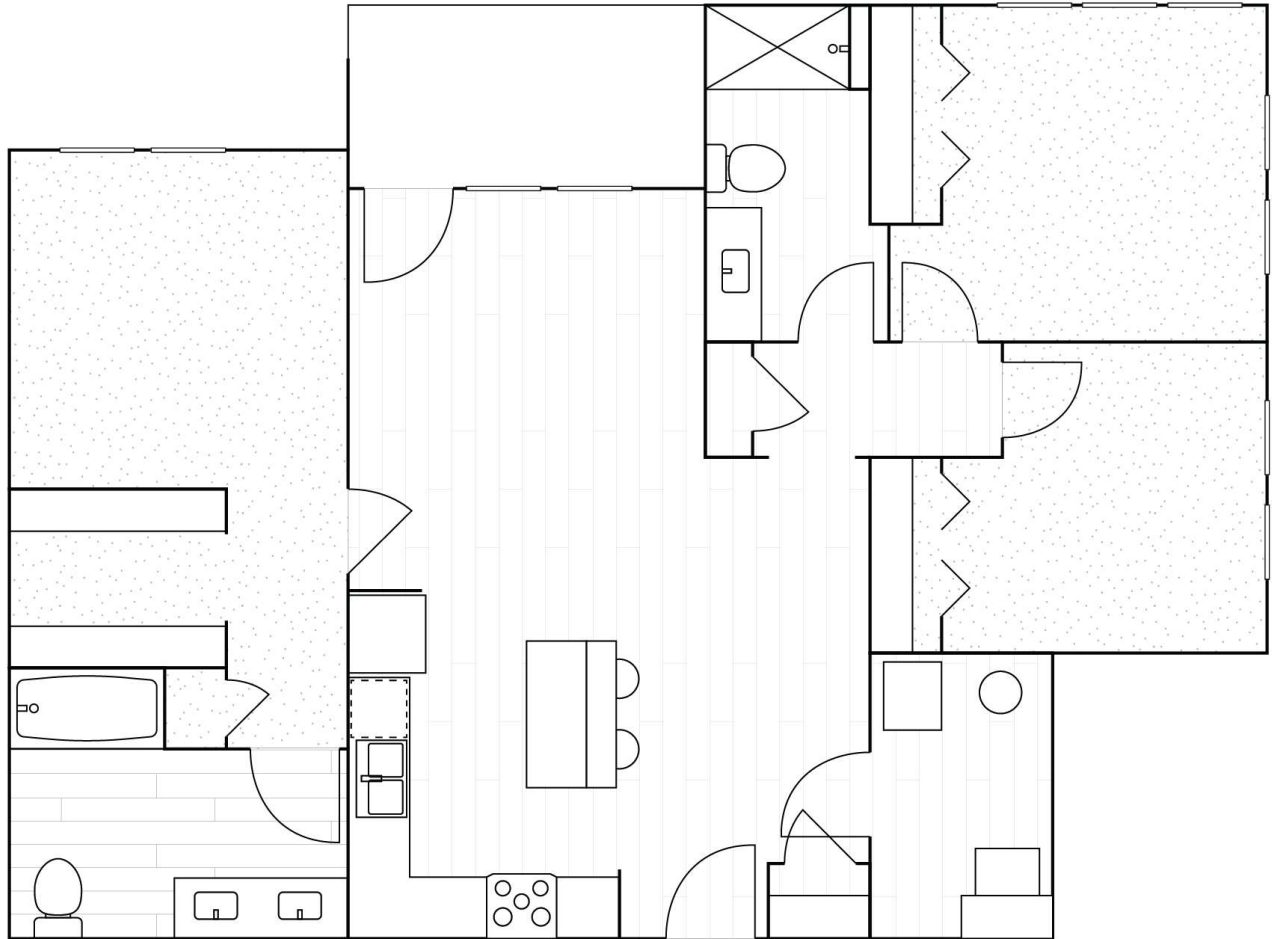

C1

3 Bedroom / 2 Bath

Dimensions

- Bedroom 1 11'-6" x 11'-6"
- Bedroom 2 11'-6" x 11'-6"
- Bedroom 3 10'-9" x 10'-0"
- Living 14'-3" x 12'-0"
- Kitchen 12'-6" x 11'-6"

Total SF

1,288

3B / 2B C1