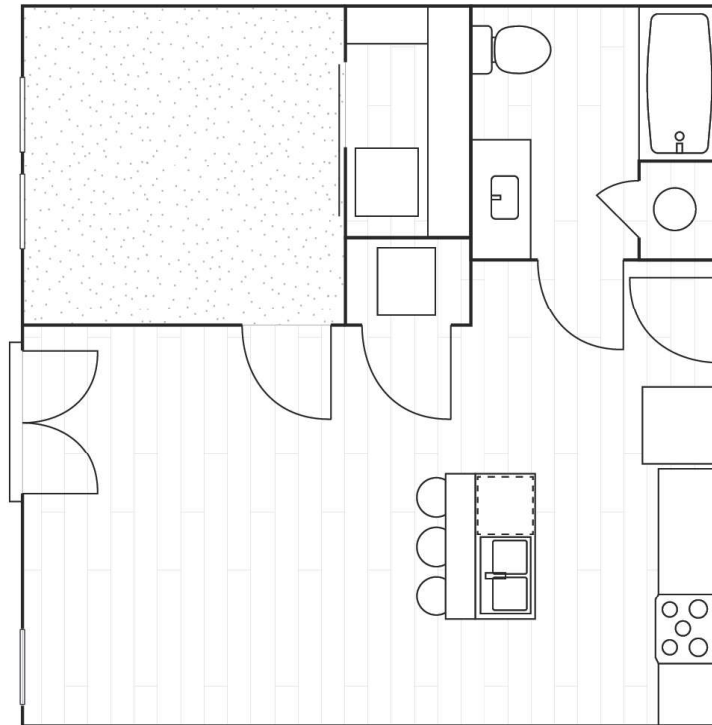

A1

1 Bedroom / 1 Bath

Dimensions

Bedroom 11'-3" x 11'-6"
Living 14'-0" x 15'-6"
Kitchen 12'-3" x 8'-9"

Total SF

650

1B / 1B A1