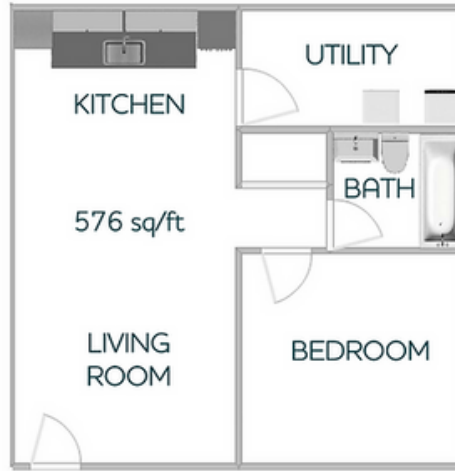

Where to Find Us

WELCOME HOME

Property Information

Clayborne Flatz offers Studio, 1 bed/1 bath, 2 bed/1 bath and 2 bed/2 bath layouts. Units are renovated prior to move-in, fixed with stainless steel appliances, plank flooring and more.

Address

4651 Clayborne Dr, Kalamazoo,
MI 49009

Phone

(269) 775-3615

E-mail

clayborneflatz@simtob.com

CLAYBORNE FLATZ Studio

CLAYBORNE FLATZ 1Br/1Ba

Why Choose Us?

CLAYBORNE FLATZ 2Br/1Ba

CLAYBORNE FLATZ 2Br/2Ba

Newly renovated units

Washer/dryer hookups

Individual addresses

Pet friendly