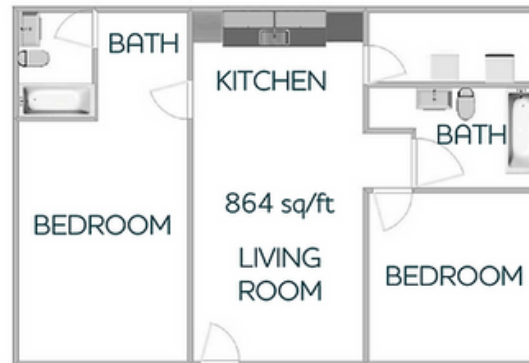

Where to Find Us

WELCOME HOME

Property Information

Clayborne Flatz offers Studio, 1 bed/1 bath, 2 bed/1 bath and 2 bed/2 bath layouts. Units are renovated prior to move-in, fixed with stainless steel appliances, plank flooring and more.

Address

4651 Clayborne Dr, Kalamazoo,
MI 49009

Phone

(269) 775-3615

E-mail

clayborneflatz@simtob.com

CLAYBORNE FLATZ Studio

CLAYBORNE FLATZ 1Br/1Ba

Why Choose Us?

CLAYBORNE FLATZ 2Br/1Ba

CLAYBORNE FLATZ 2Br/2Ba

Newly renovated units

Washer/dryer hookups

Individual addresses

Pet friendly