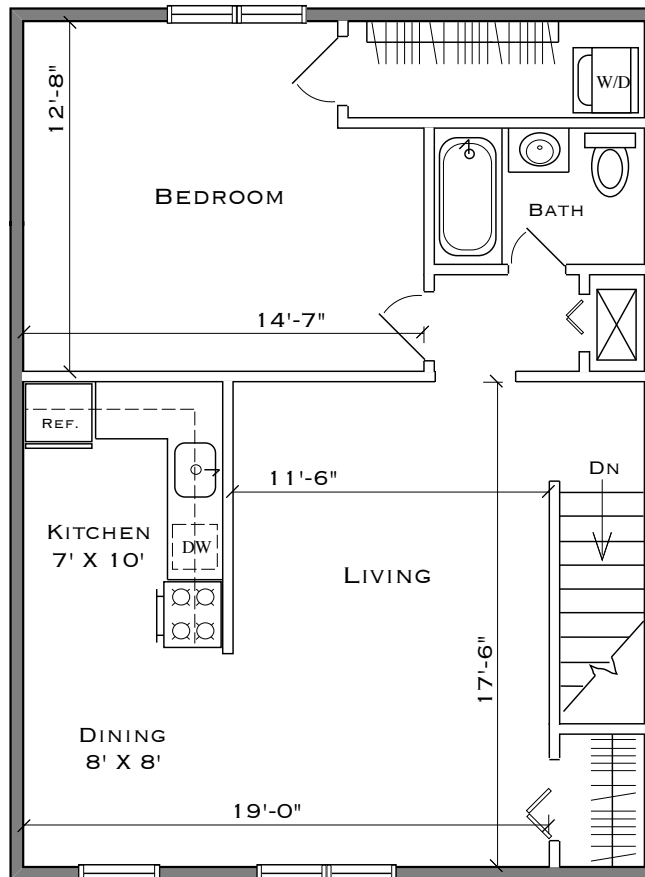

**FRIEDMAN**  
Realty Group

VILLAGE SQUARE APARTMENTS  
422 MAIN STREET  
HARLEYSVILLE, PA 19438  
WWW.FRGINC.COM

**1 BEDROOM, 1 BATH**  
**718 SQ. FT.**

\* Actual floor plan may vary

\* Dimensions are approximate