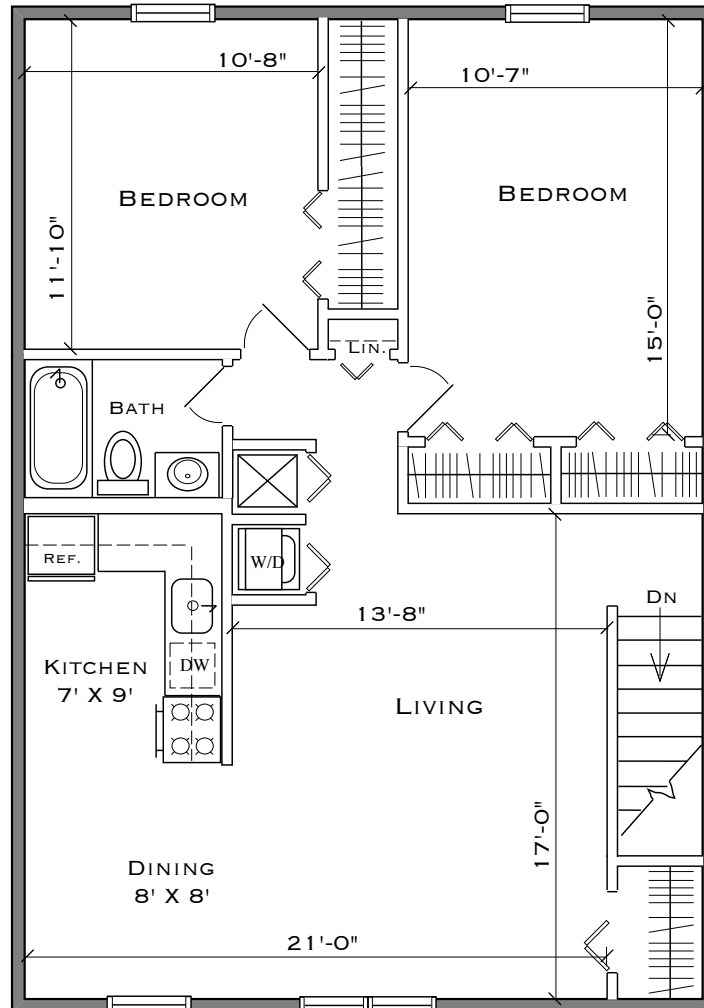

FRIEDMAN
Realty Group

VILLAGE SQUARE APARTMENTS
422 MAIN STREET
HARLEYSVILLE, PA 19438
WWW.FRGINC.COM

2 BEDROOM, 1 BATH
875 SQ. FT.

* Actual floor plan may vary

* Dimensions are approximate