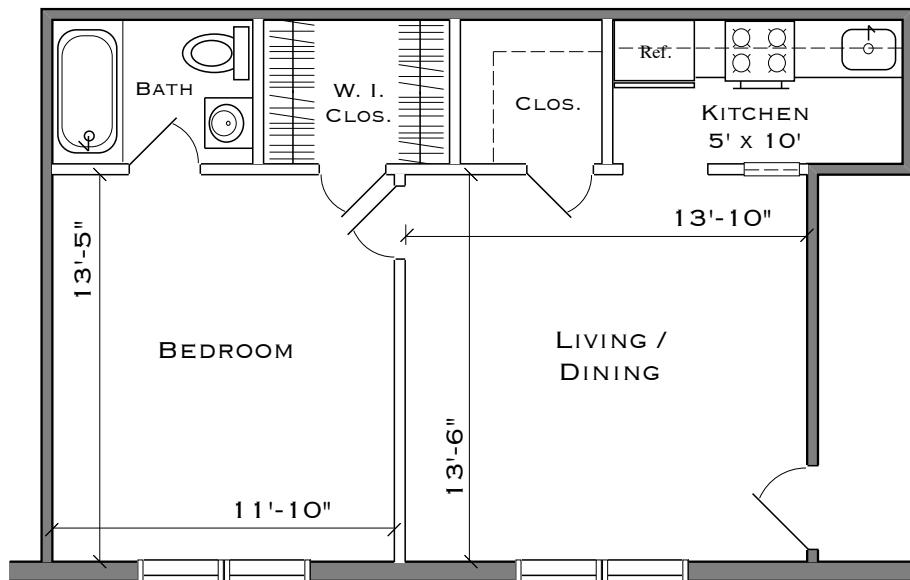

FRIEDMAN
Realty Group

MYSTIC POINT APARTMENTS

180 EXTON ROAD

SOMERS POINT, NJ 08244

WWW.FRGINC.COM

1 BEDROOM, 1 BATH, JUNIOR
523 SQ. FT.

* Actual floor plan may vary

* Dimensions are approximate