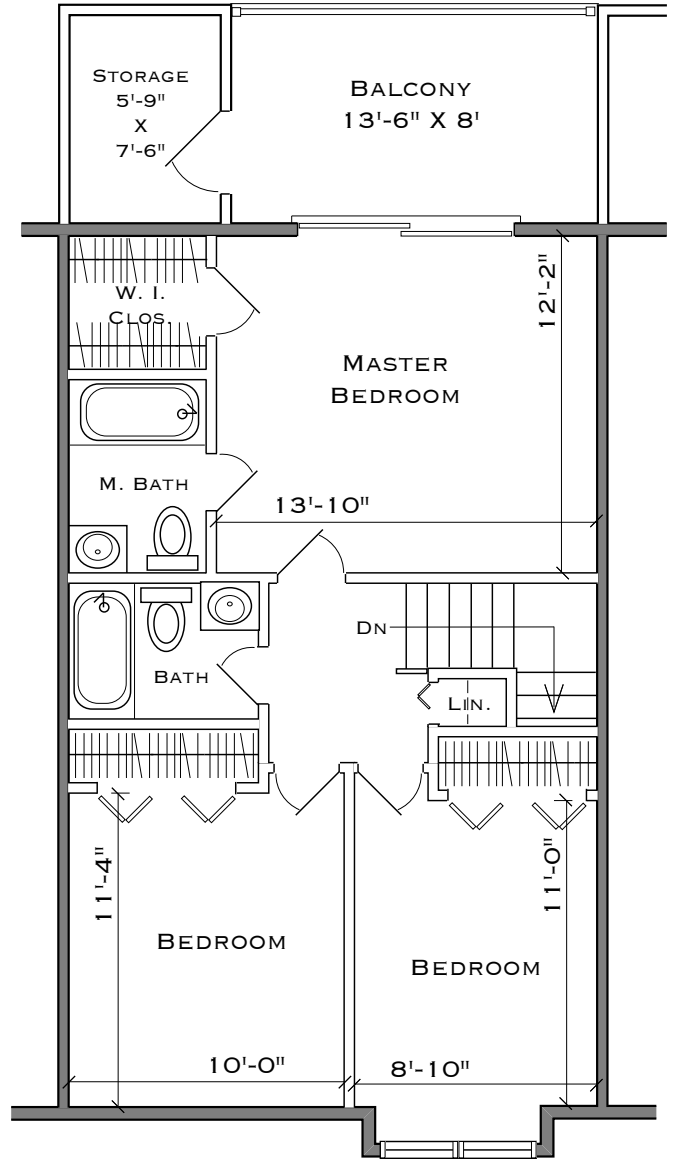

FRIEDMAN Realty Group

MYSTIC POINT APARTMENTS

180 EXTON ROAD

SOMERS POINT, NJ 08244

WWW.FRGINC.COM

FIRST FLOOR

SECOND FLOOR

3 BEDROOM, 2-1/2 BATH TOWNHOME 1,225 SQ. FT.

* Actual floor plan may vary

* Dimensions are approximate

Revised - 6/13 & 7/19