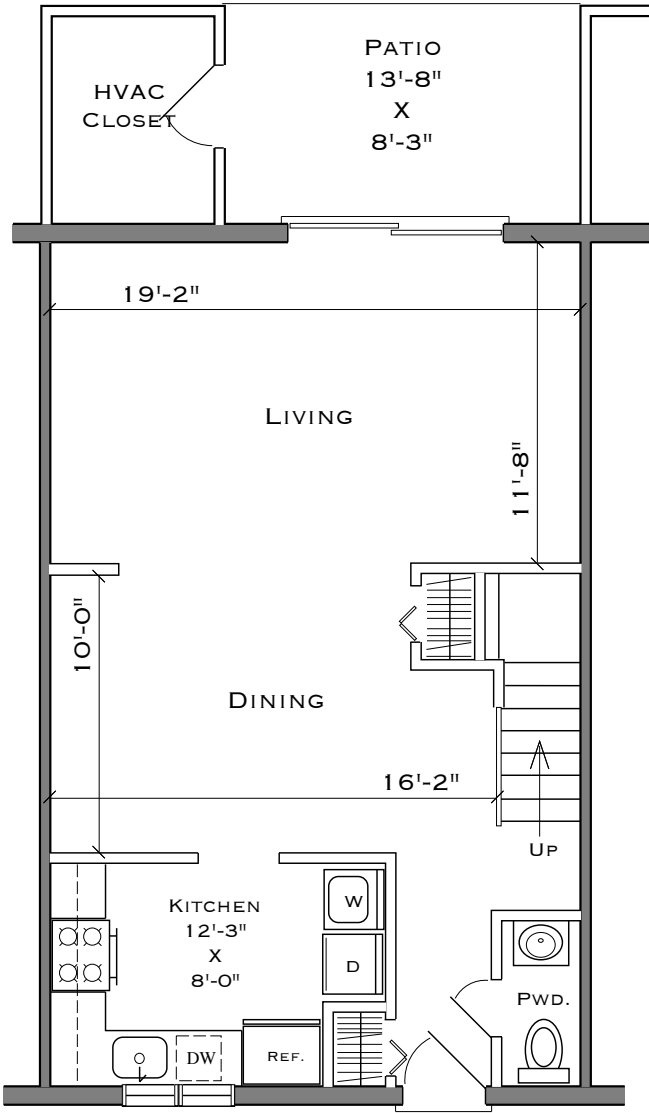

FRIEDMAN Realty Group

MYSTIC POINT APARTMENTS

180 EXTON ROAD

SOMERS POINT, NJ 08244

WWW.FRGINC.COM

FIRST FLOOR

SECOND FLOOR

3 BEDROOM, 2-1/2 BATH TOWNHOME 1,225 SQ. FT.

* Actual floor plan may vary

* Dimensions are approximate

Revised - 6/13 & 7/19