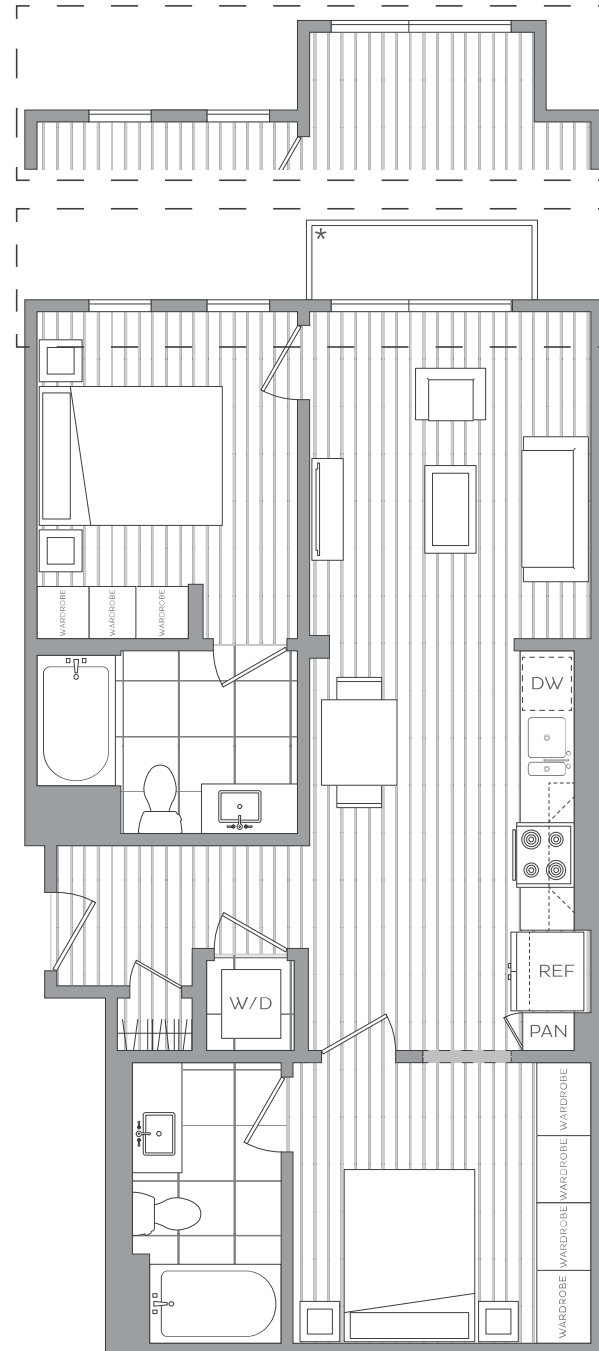

HANOVER

SOMA WEST

B2

2 Bedroom • 2 Bath

Interior: 817 - 862 SF

1140 Harrison Street • San Francisco, CA 94103
415.273.0648 • HanoverSomaWest.com

Hanover Soma West complies fully with the provisions of the Equal Opportunity Laws and nondiscrimination laws. The apartment homes have been designed and constructed to be accessible in accordance with those laws.

*Floorplans are representative and may vary. All square footages and room measurements are approximate.

*In select residences