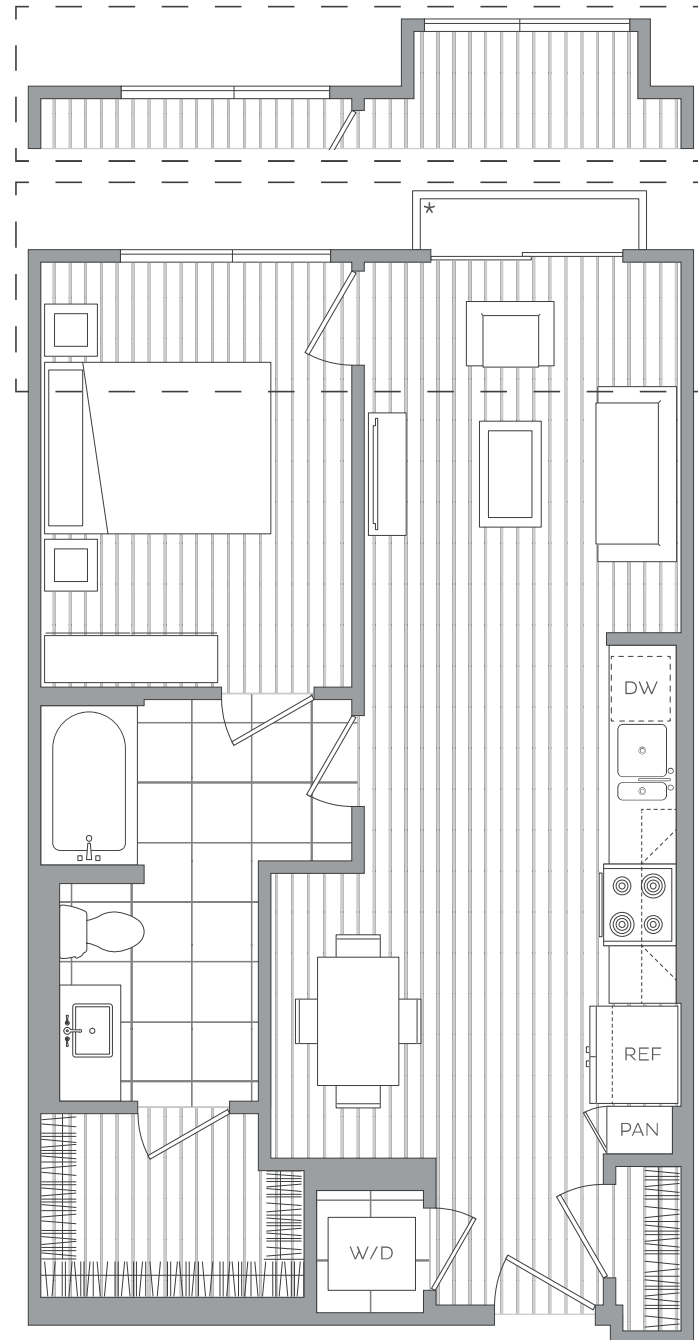

## SOMA WEST

A6

1 Bedroom • 1 Bath

Interior: 687 - 723 SF

1140 Harrison Street • San Francisco, CA 94103  
415.273.0648 • HanoverSomaWest.com

Hanover Soma West complies fully with the provisions of the Equal Opportunity Laws and nondiscrimination laws. The apartment homes have been designed and constructed to be accessible in accordance with those laws.

\*Floorplans are representative and may vary. All square footages and room measurements are approximate.

\*In select residences