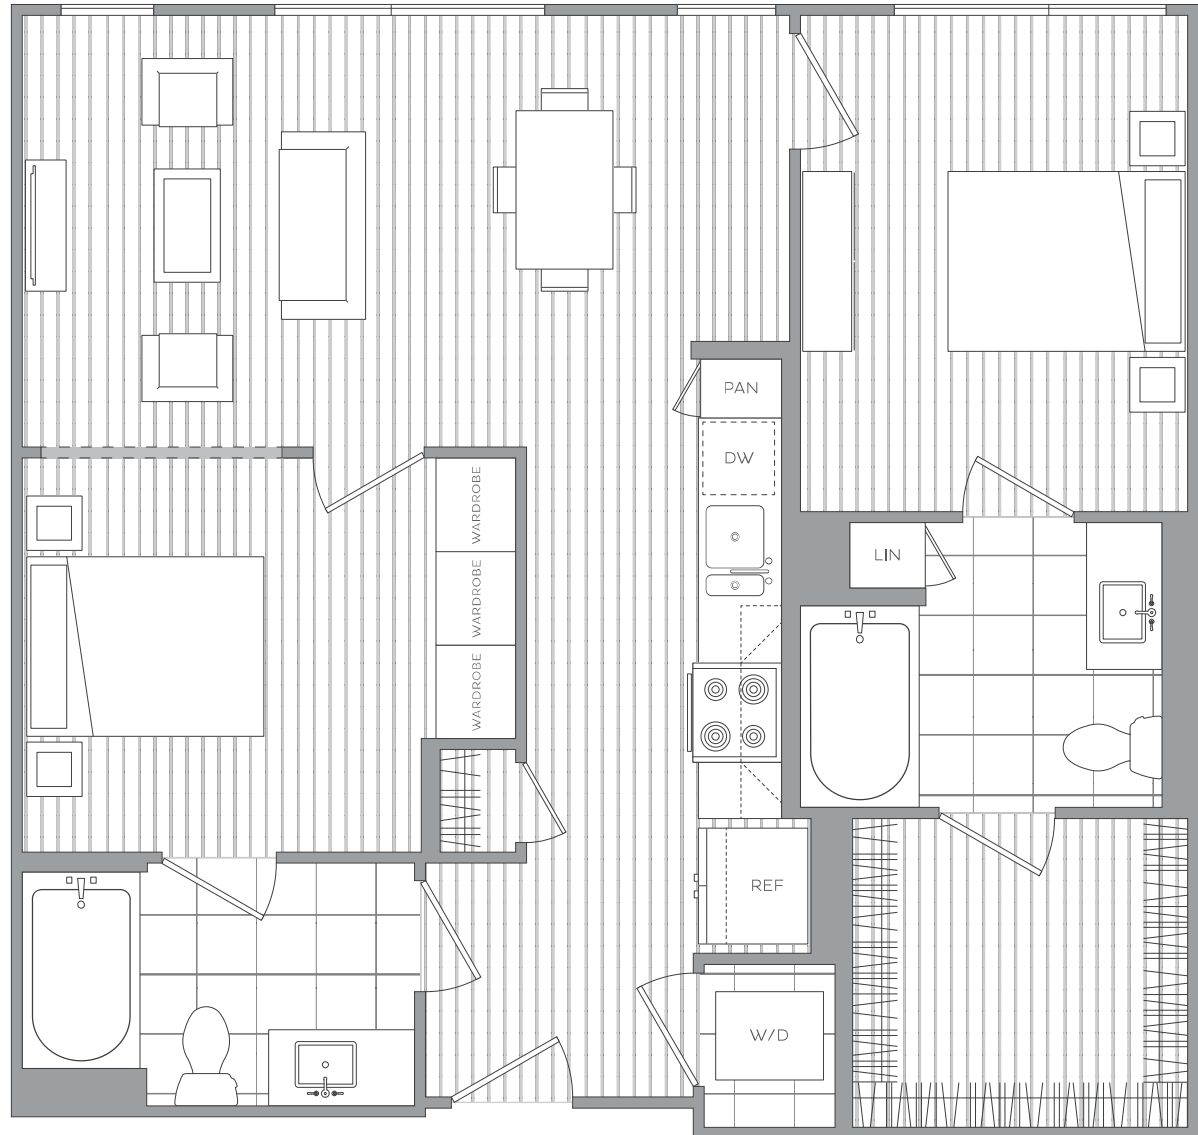

# HANOVER

SOMA WEST

B3

2 Bedroom • 2 Bath

Interior: 889 SF

1140 Harrison Street • San Francisco, CA 94103  
415.273.0648 • [HanoverSomaWest.com](http://HanoverSomaWest.com)

Hanover Soma West complies fully with the provisions of the Equal Opportunity Laws and nondiscrimination laws. The apartment homes have been designed and constructed to be accessible in accordance with those laws.

\*Floorplans are representative and may vary. All square footages and room measurements are approximate.

Modified floor plan available by request.