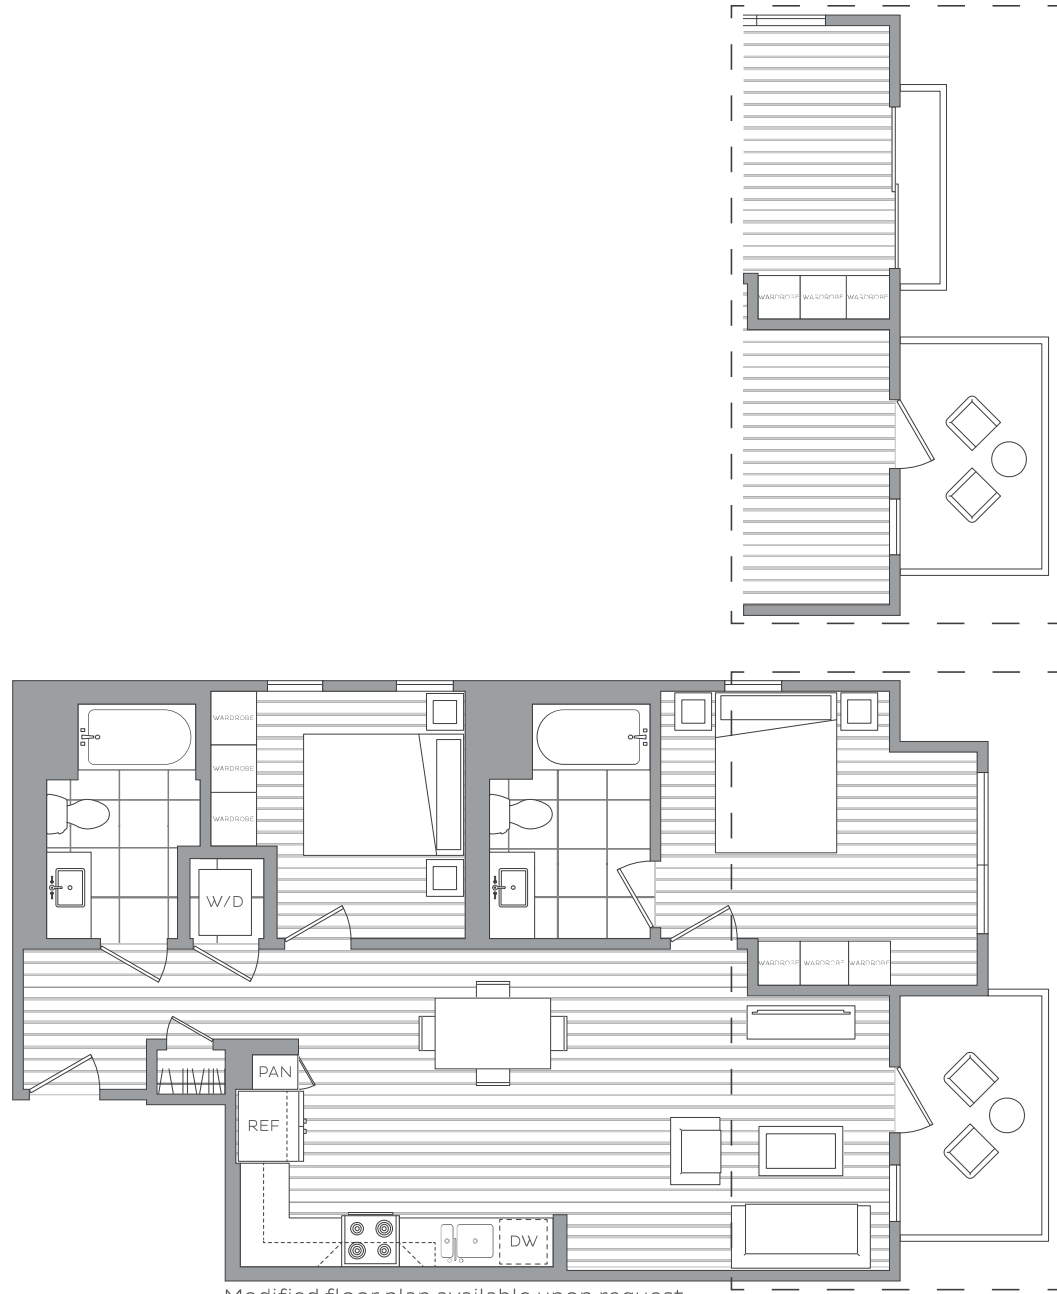

## SOMA WEST

B5

2 Bedroom • 2 Bath

Interior: 777 - 968 SF

Terrace: 0 - 59 SF

Total: 777 - 1,027 SF

1140 Harrison Street • San Francisco, CA 94103  
415.273.0648 • [HanoverSomaWest.com](http://HanoverSomaWest.com)

\*Floorplans are representative and may vary. All square footages and room measurements are approximate.

Modified floor plan available upon request.