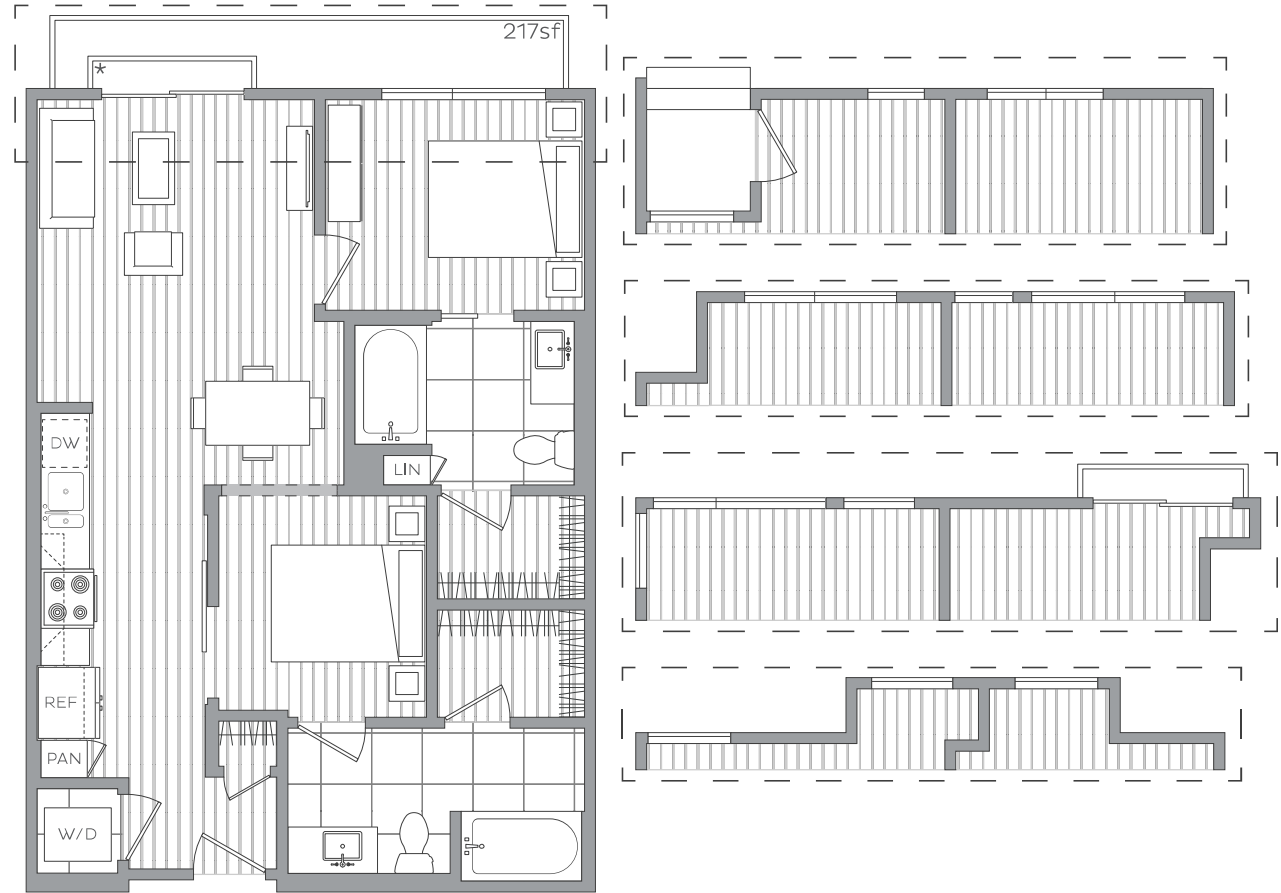

HANOVER

SOMA WEST

B6

2 Bedroom • 2 Bath

Interior: 818 - 1,004 SF

Terrace: 0 - 217 SF

Total: 818 - 1,143 SF

1140 Harrison Street • San Francisco, CA 94103
415.273.0648 • HanoverSomaWest.com

*Floorplans are representative and may vary. All square footages and room measurements are approximate.

*In select residences