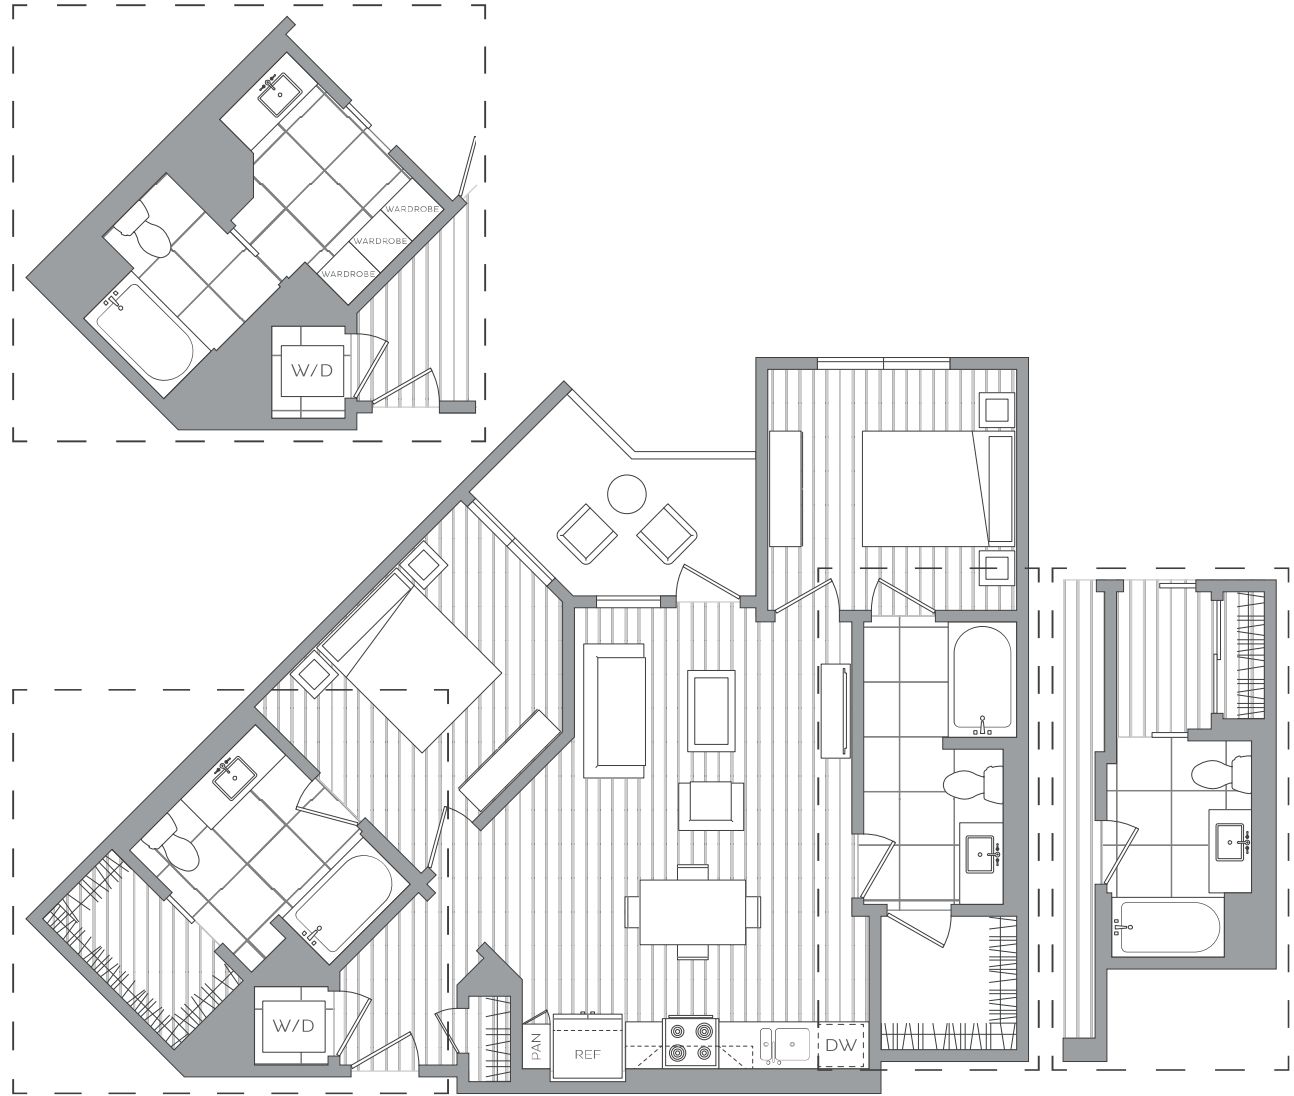

HANOVER

SOMA WEST

B9

2 Bedroom • 2 Bath

Interior: 957 - 993 SF
Terrace: 62 - 69 SF
Total: 1,024 - 1,062 SF

1140 Harrison Street • San Francisco, CA 94103
415.273.0648 • HanoverSomaWest.com

Hanover Soma West complies fully with the provisions of the Equal Opportunity Laws and nondiscrimination laws. The apartment homes have been designed and constructed to be accessible in accordance with those laws.

*Floorplans are representative and may vary. All square footages and room measurements are approximate.

Closet sizes may vary.