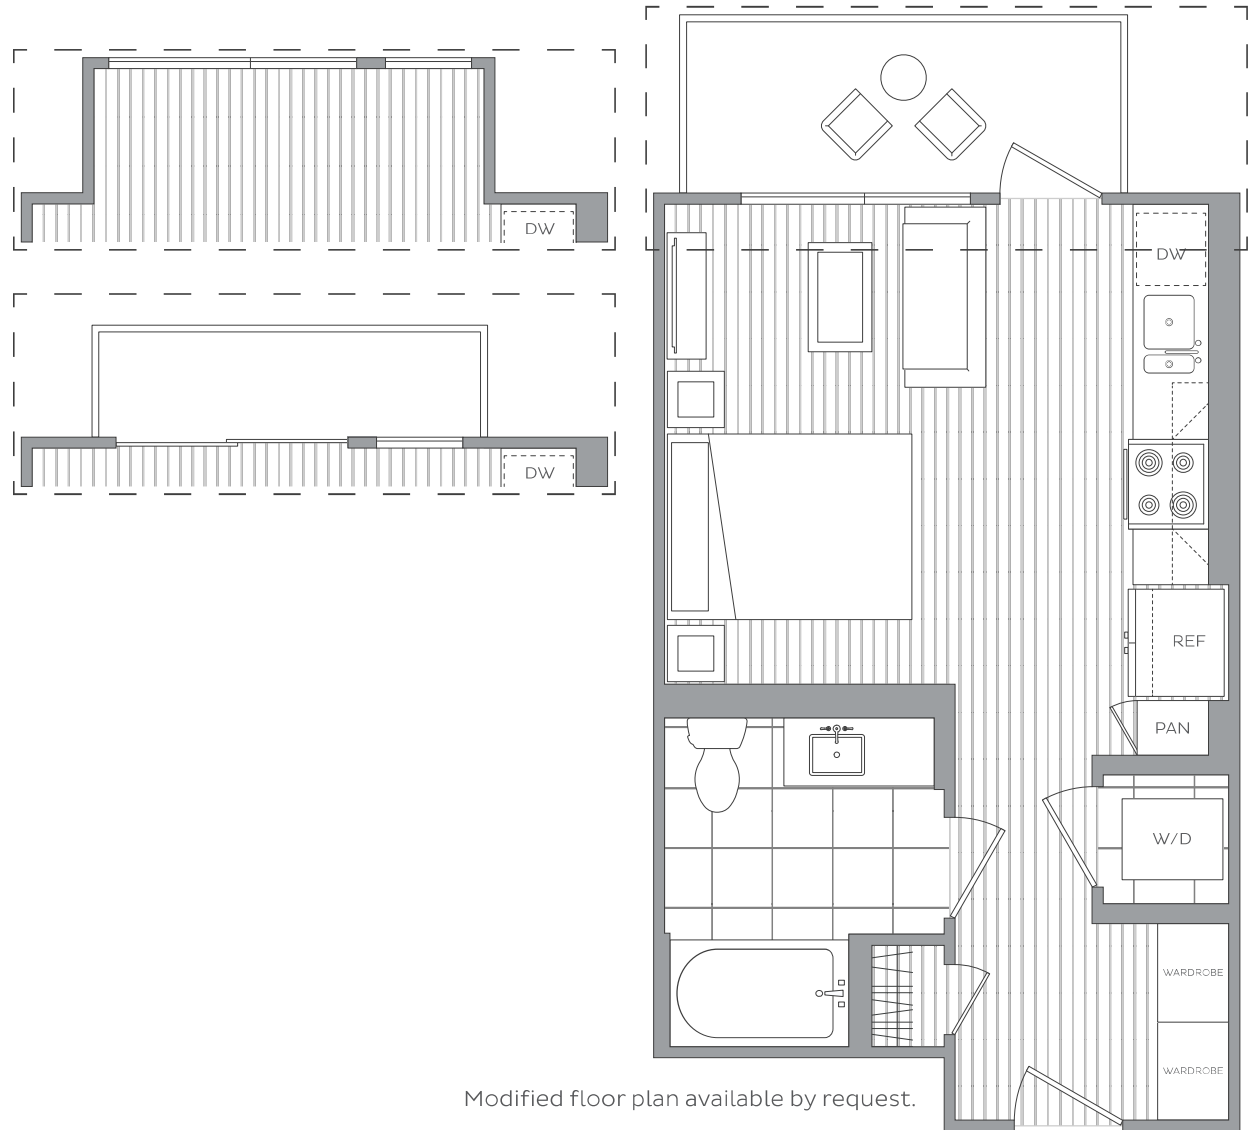

HANOVER

SOMA WEST

S2

Studio • 1 Bath

Interior: 422 - 507 SF

Terrace: 0 - 82 SF

Total: 422 - 589 SF

1140 Harrison Street • San Francisco, CA 94103
415.273.0648 • HanoverSomaWest.com

*Floorplans are representative and may vary. All square footages and room measurements are approximate.

Modified floor plan available by request.