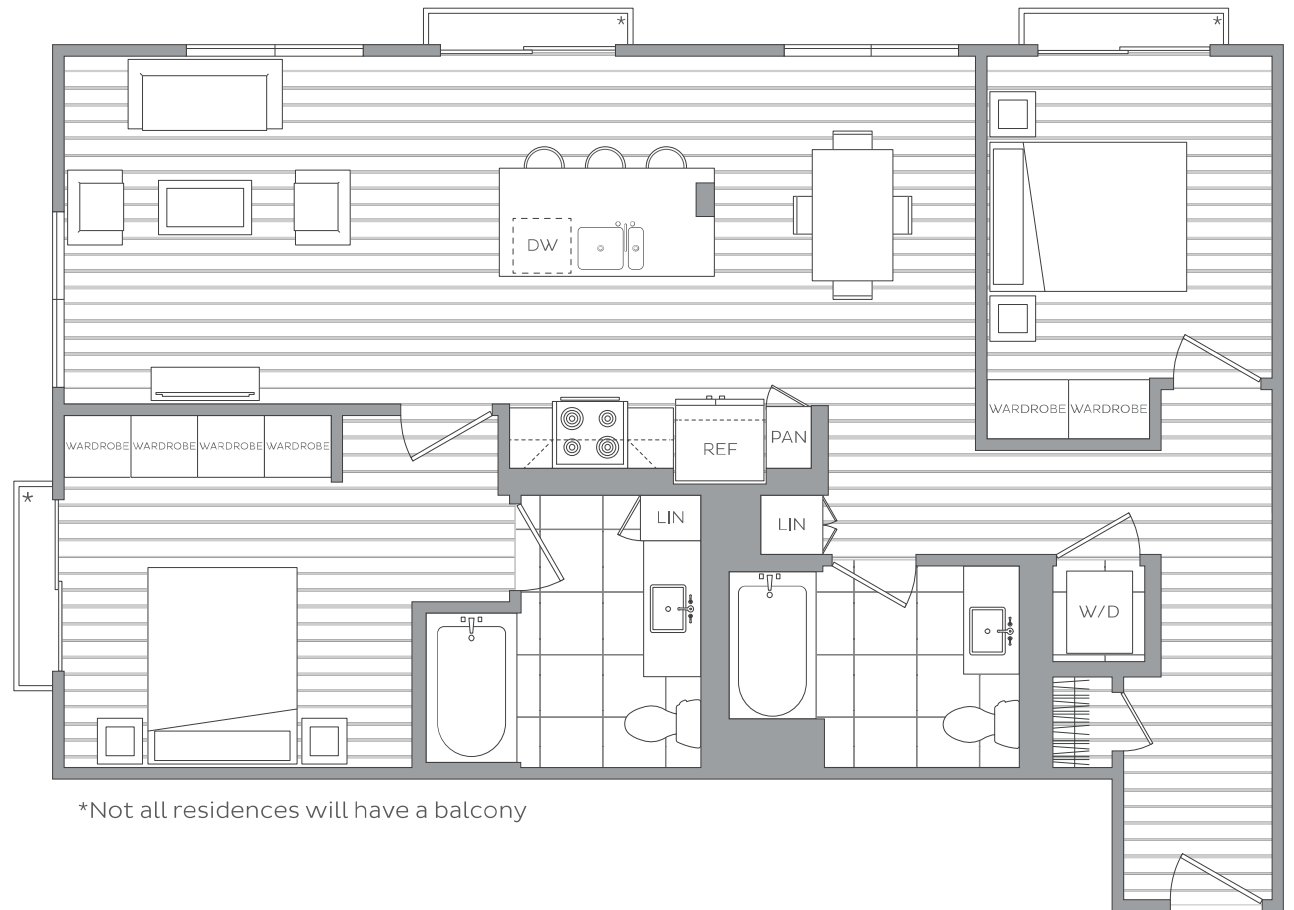

## SOMA WEST

**B12**

2 Bedroom • 2 Bath

Interior: 1,075 - 1,080 SF

1140 Harrison Street • San Francisco, CA 94103  
415.273.0648 • [HanoverSomaWest.com](http://HanoverSomaWest.com)

Hanover Soma West complies fully with the provisions of the Equal Opportunity Laws and nondiscrimination laws. The apartment homes have been designed and constructed to be accessible in accordance with those laws.

\*Floorplans are representative and may vary. All square footages and room measurements are approximate.

\*Not all residences will have a balcony