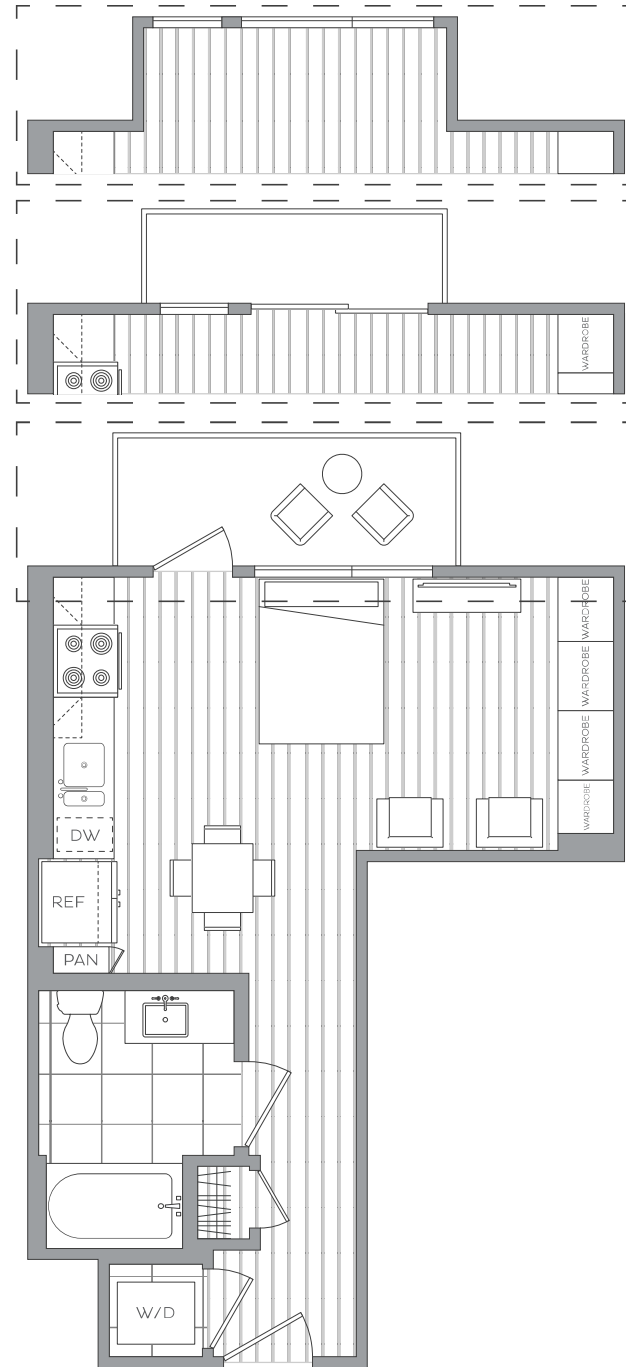

HANOVER

SOMA WEST

S3

Studio • 1 Bath

Interior: 443 - 551 SF

Terrace: 0 - 80 SF

Total: 443 - 551 SF

1140 Harrison Street • San Francisco, CA 94103
415.273.0648 • HanoverSomaWest.com

*Floorplans are representative and may vary. All square footages and room measurements are approximate.

Modified floor plan available upon request.