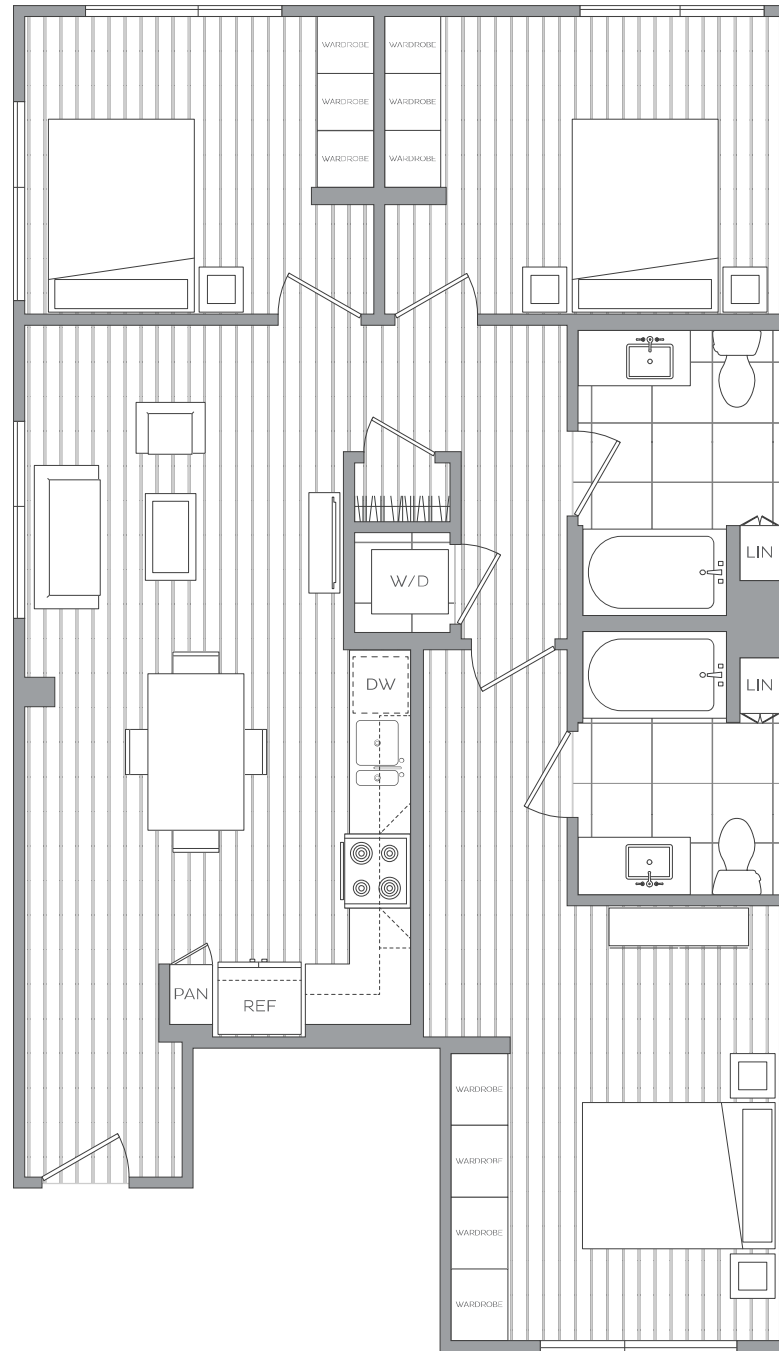

## SOMA WEST

C1

3 Bedroom • 2 Bath

Interior: 1,169 - 1,311 SF

Terrace: 0 - 331 SF

Total: 1,169 - 1,642 SF

1140 Harrison Street • San Francisco, CA 94103  
415.273.0648 • [HanoverSomaWest.com](http://HanoverSomaWest.com)

\*Floorplans are representative and may vary. All square footages and room measurements are approximate.

Modified floor plan available by request