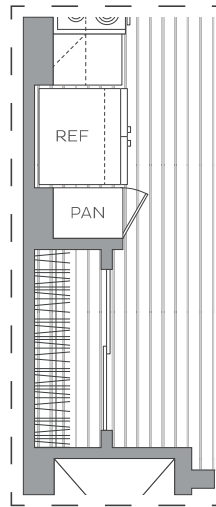

HANOVER

SOMA WEST

S4

Studio • 1 Bath

Interior: 437 - 514 SF

Terrace: 0 - 58 SF

Total: 437 - 547 SF

1140 Harrison Street • San Francisco, CA 94103
415.273.0648 • HanoverSomaWest.com

*Floorplans are representative and may vary. All square footages and room measurements are approximate.

*In select residences