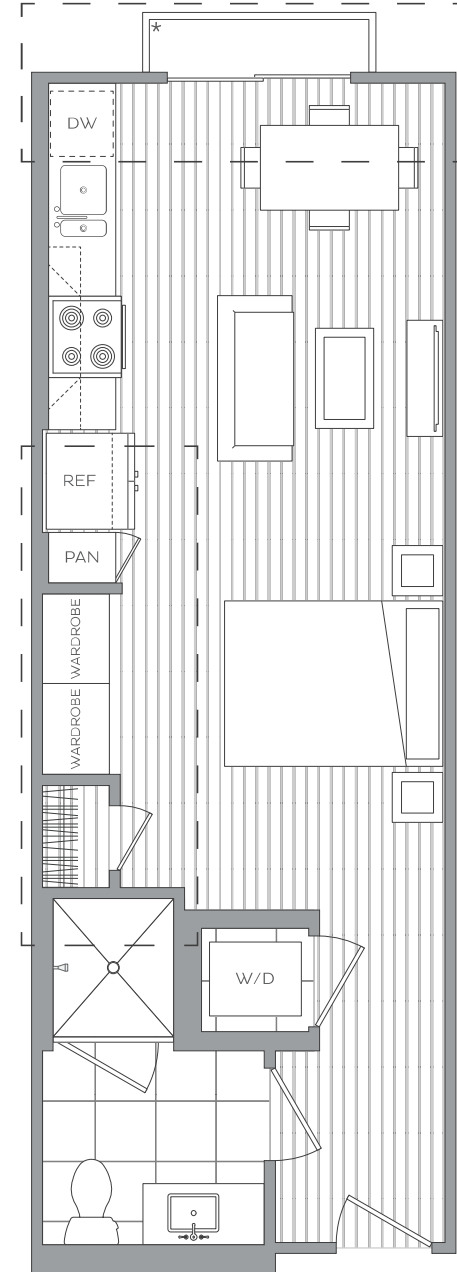

HANOVER

SOMA WEST

S4

Studio • 1 Bath

Interior: 437 - 514 SF

Terrace: 0 - 58 SF

Total: 437 - 547 SF

1140 Harrison Street • San Francisco, CA 94103
415.273.0648 • HanoverSomaWest.com

*Floorplans are representative and may vary. All square footages and room measurements are approximate.

*In select residences