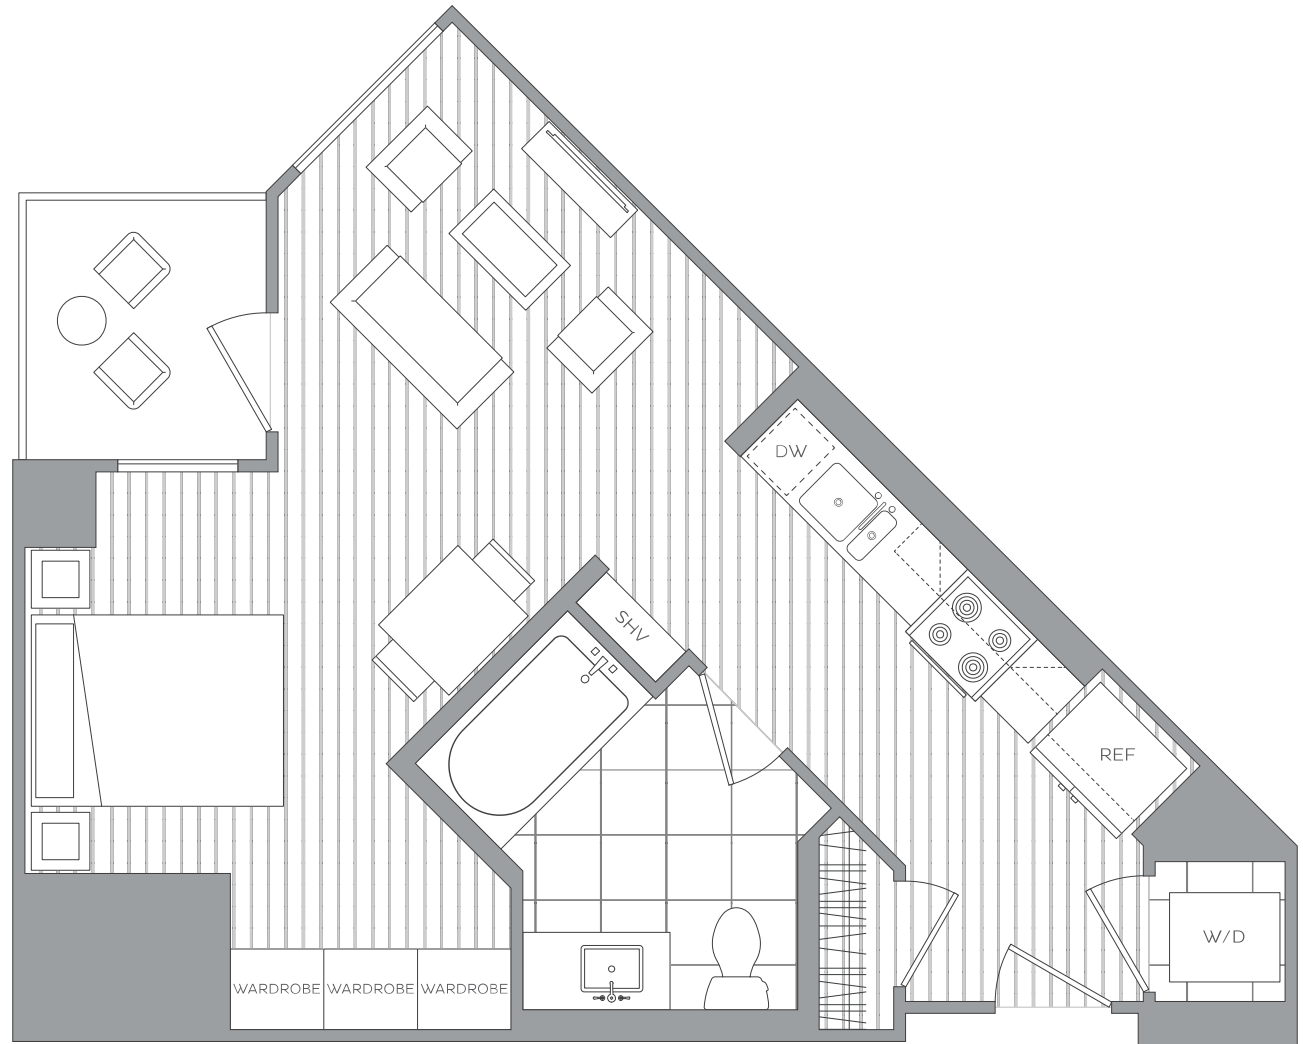

## SOMA WEST

S5

Studio • 1 Bath

Interior: 524 SF  
Terrace: 37 SF  
Total: 561 SF

1140 Harrison Street • San Francisco, CA 94103  
415.273.0648 • [HanoverSomaWest.com](http://HanoverSomaWest.com)

Hanover Soma West complies fully with the provisions of the Equal Opportunity Laws and nondiscrimination laws. The apartment homes have been designed and constructed to be accessible in accordance with those laws.

\*Floorplans are representative and may vary. All square footages and room measurements are approximate.

Residence #100